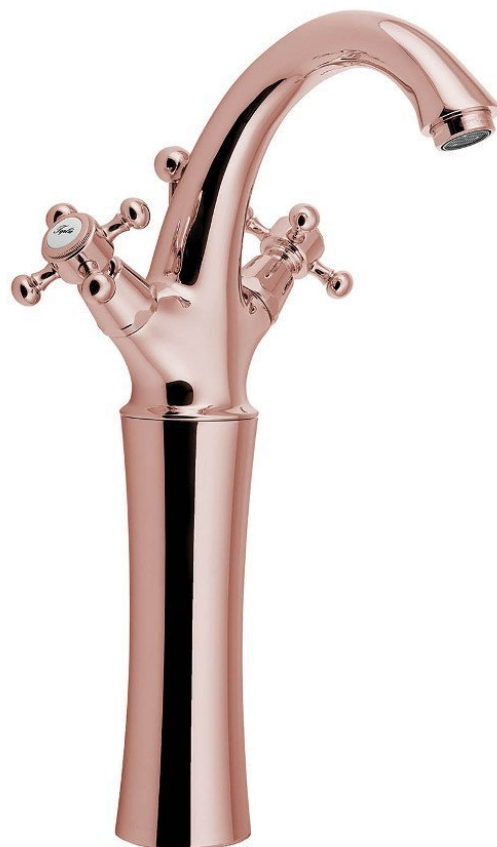

# ANTEA Washbasin Mixer Tap high with Pop Up Waste (H) 300mm, pink gold

Order code: 3277L

## Basic information

Brand: Sapho  
Series: ANTEA

## Size

Width: 172 mm  
Height: 345 mm  
Depth: 140 mm

## Properties

Colour: Pink gold  
Material: Brass  
Shape: Retro  
Installation: Freestanding  
Type of control: Knob  
Spout Height: 300 mm  
Equipment: Including waste  
Weight / Piece: 3.54 kg  
Packaging: 1 Piece  
Warranty: 6 years