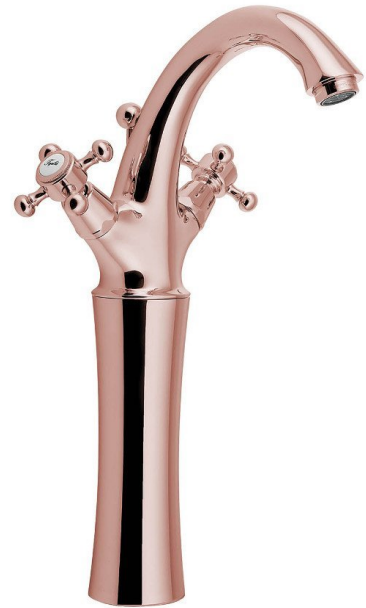

# ANTEA Washbasin Mixer Tap high with Pop Up Waste (H) 300mm, pink gold

 **SAPHO**

Order code: 3277L

## Size

Width: 172 mm

Height: 345 mm

Depth: 140 mm

## Properties

Colour: Pink gold

Material: Brass

Warranty: 6 years