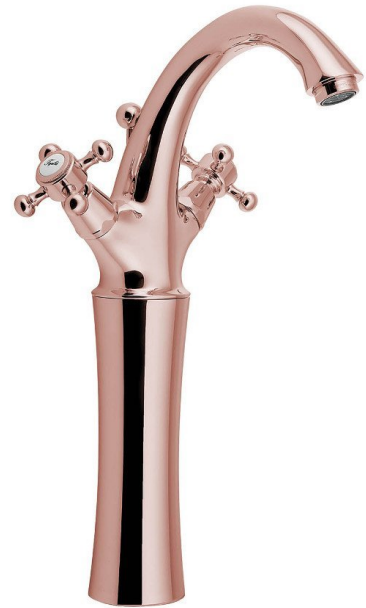

ANTEA Washbasin Mixer Tap high with Pop Up Waste (H) 300mm, pink gold

SAPHO

Order code: 3277L

Size

Width: 172 mm

Height: 345 mm

Depth: 140 mm

Properties

Colour: Pink gold

Material: Brass

Warranty: 6 years

Technical sheet