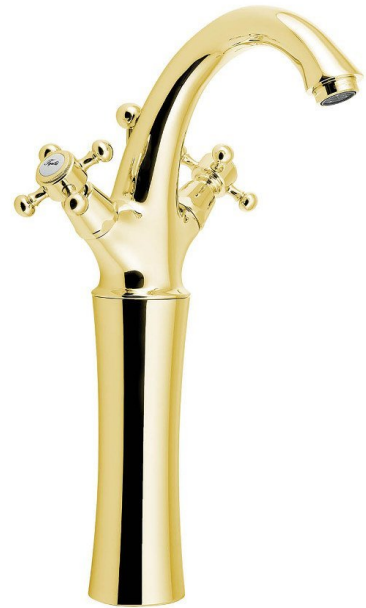

ANTEA Washbasin Mixer Tap high with Pop Up Waste (H) 300mm, gold

 **SAPHO**

Order code: 3275L

Size

Width: 172 mm

Height: 345 mm

Depth: 140 mm

Properties

Colour: Gold

Material: Brass

Warranty: 6 years

Technical sheet