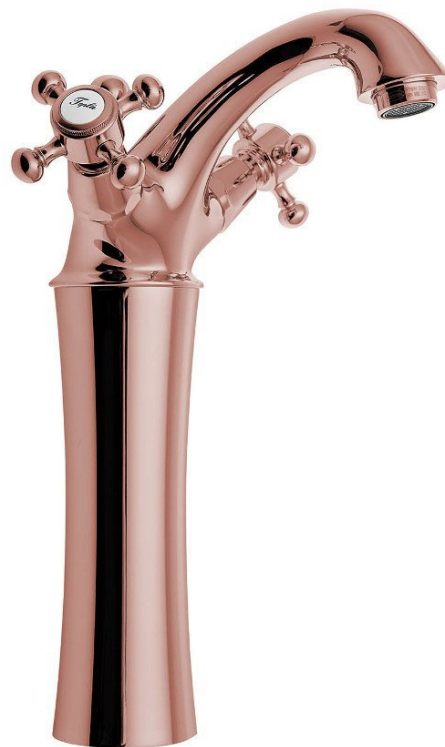

## ANTEA Washbasin Mixer Tap high with Pop Up Waste (H) 245mm, pink gold

Order code: 3177L

### Basic information

Brand: Sapho  
Series: ANTEA

### Size

Width: 172 mm  
Height: 285 mm  
Depth: 125 mm

### Properties

Colour: Pink gold  
Material: Brass  
Shape: Retro  
Installation: Freestanding  
Type of control: Knob  
Spout Height: 245 mm  
Equipment: Including waste  
Weight / Piece: 3.29 kg  
Packaging: 1 Piece  
Warranty: 6 years