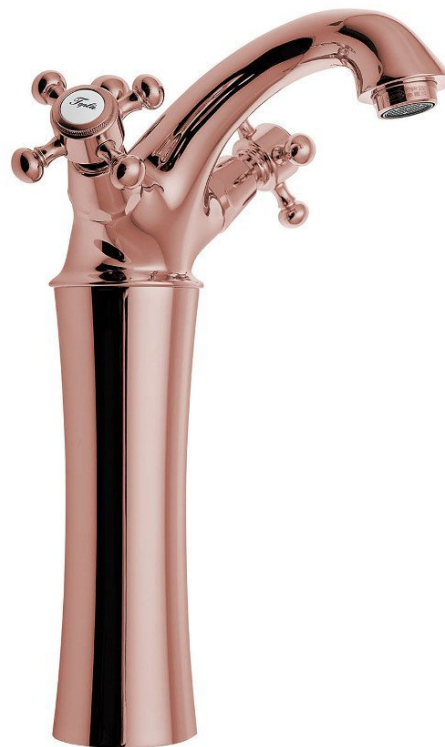

ANTEA Washbasin Mixer Tap high with Pop Up Waste (H) 245mm, pink gold

Order code: 3177L

Basic information

Brand: Sapho
Series: ANTEA

Size

Width: 172 mm
Height: 285 mm
Depth: 125 mm

Properties

Colour: Pink gold
Material: Brass
Shape: Retro
Installation: Freestanding
Type of control: Knob
Spout Height: 245 mm
Equipment: Including waste
Weight / Piece: 3.29 kg
Packaging: 1 Piece
Warranty: 6 years

Spare parts

ANTEA indicates of hot and cold water, pair, EN (Hot+Cold) (Order code: NDANTEA-HOT+COLD)

Closing ceramic top 1/2", 8/20, right, Axia, Airtech, Epoca, Antea (Order code: VIT003)

ANTEA indicates of hot and cold water, pair, IT (Caldo/Freddo) (Order code: NDANTEA-CALDO+FREDDO)

ANTEA Washbasin Mixer Tap high with Pop Up Waste
(H) 245mm, pink gold

Technical sheet