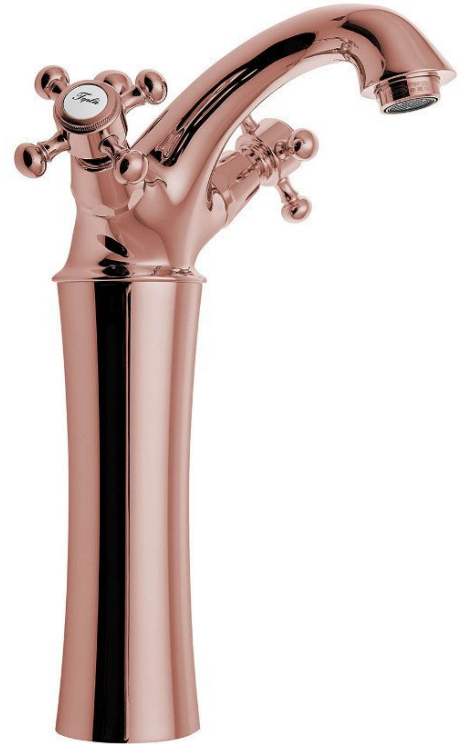

ANTEA Washbasin Mixer Tap high with Pop Up Waste (H) 245mm, pink gold

 **SAPHO**

Order code: 3177L

Basic information

Brand: Sapho
Series: ANTEA

Size

Width: 172 mm
Height: 285 mm
Depth: 125 mm

Properties

Colour: Pink gold
Material: Brass
Shape: Retro
Installation: Freestanding
Type of control: Knob
Spout Height: 245 mm
Equipment: Including waste
Weight / Piece: 3.29 kg
Packaging: 1 Piece
Warranty: 6 years

Spare parts

ANTEA indicates of cold water, CZ (Order code: NDANTEA-STUDENÁ)
ANTEA indicates of hot water, CZ (Order code: NDANTEA-TEPLÁ)
ANTEA indicates of hot and cold water, pair, EN (Hot+Cold) (Order code: NDANTEA-HOT+COLD)
Closing ceramic top 1/2", 8/20, right, Axia, Airtech, Epoca, Antea (Order code: VIT003)
ANTEA indicates of hot and cold water, pair, IT (Caldo/Freddo) (Order code: NDANTEA-CALDO+FREDDO)

ANTEA Washbasin Mixer Tap high with Pop Up Waste
(H) 245mm, pink gold

Technical sheet