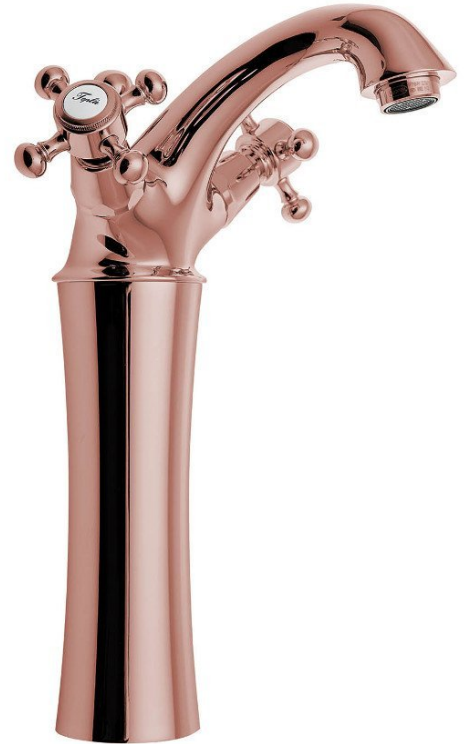

# ANTEA Washbasin Mixer Tap high with Pop Up Waste (H) 245mm, pink gold

Order code: 3177L

## Basic information

Brand: Sapho  
Series: ANTEA

## Properties

Colour: Pink gold  
Material: Brass  
Shape: Retro  
Installation: Freestanding  
Type of control: Knob  
Spout Height: 245 mm  
Equipment: Including waste  
Weight / Piece: 3.29 kg  
Packaging: 1 Piece  
Warranty: 6 years

ANTEA Washbasin Mixer Tap high with Pop Up Waste  
(H) 245mm, pink gold

Technical sheet