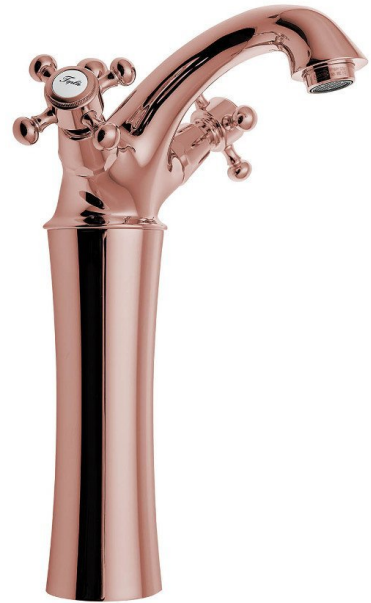

## ANTEA Washbasin Mixer Tap high with Pop Up Waste (H) 245mm, pink gold

Order code: 3177L

### Size

Width: 172 mm  
 Height: 285 mm  
 Depth: 125 mm

### Properties

Colour: Pink gold  
 Material: Brass  
 Warranty: 6 years