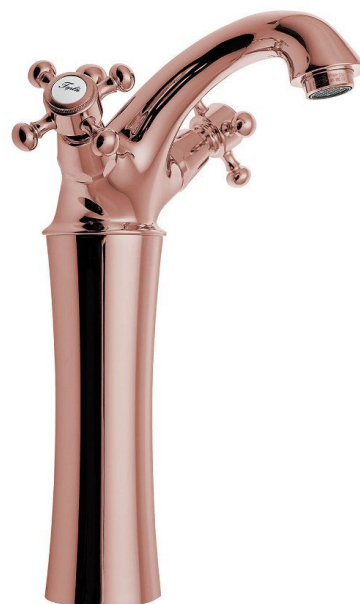

# ANTEA Washbasin Mixer Tap high with Pop Up Waste (H) 245mm, pink gold

 **SAPHO**

Order code: 3177L

## Size

Width: 172 mm  
Height: 285 mm  
Depth: 125 mm

## Properties

Colour: Pink gold  
Material: Brass  
Warranty: 6 years