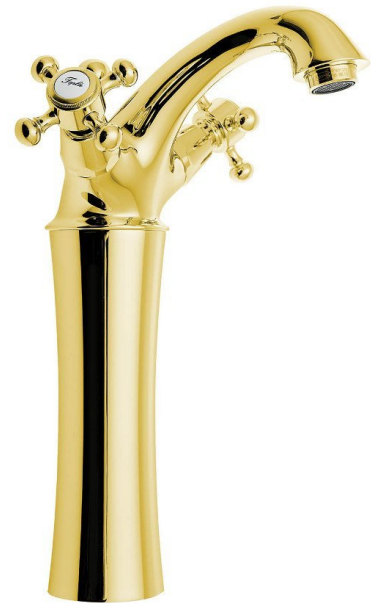

# ANTEA Washbasin Mixer Tap high with Pop Up Waste (H) 245mm, gold

 **SAPHO**

Order code: 3175L

## Size

Width: 172 mm  
Height: 285 mm  
Depth: 125 mm

## Properties

Colour: Gold  
Material: Brass  
Warranty: 6 years