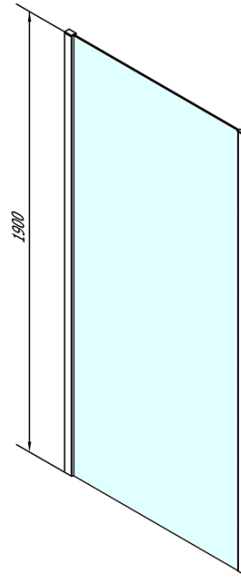

Technical sheet

EL3415R