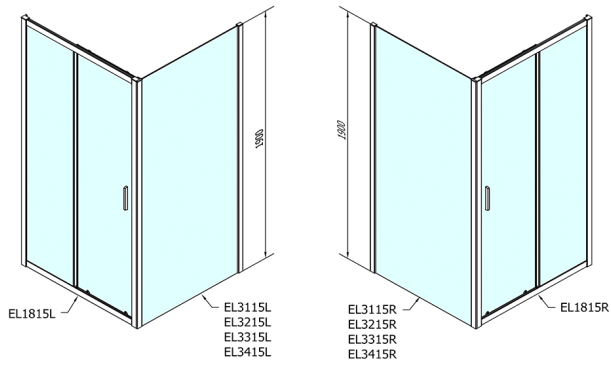

EASY Shower Door 1600mm, clear glass

Order code: EL1815

Size

Width: 1600 mm

Height: 1900 mm

Properties

Warranty: 2 years

Technical sheet

	B
EL1815-EL3115	680-700
EL1815-EL3215	780-800
EL1815-EL3315	880-900
EL1815-EL3415	980-1000