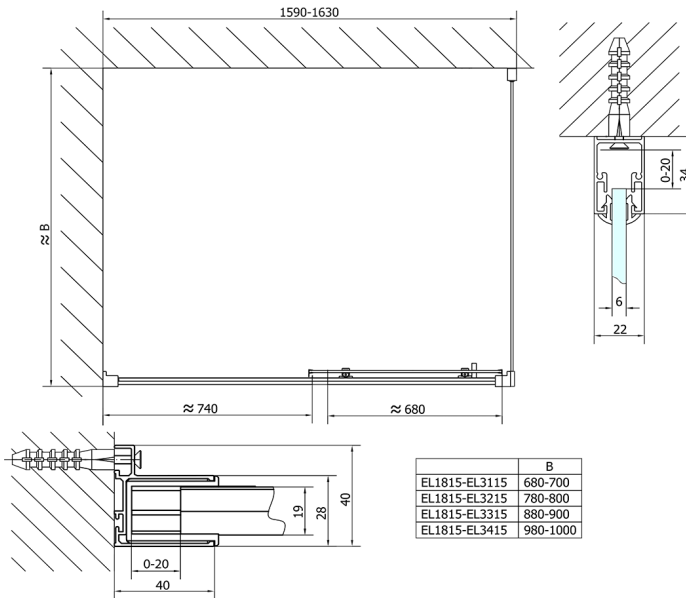

EASY Shower Door 1600mm, clear glass

Order code: EL1815

Size

Width: 1600 mm

Height: 1900 mm

Properties

Warranty: 2 years

Technical sheet

	B
EL1815-EL3115	680-700
EL1815-EL3215	780-800
EL1815-EL3315	880-900
EL1815-EL3415	980-1000