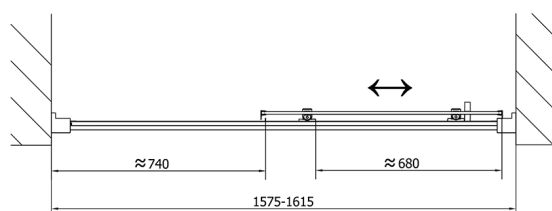

EASY Shower Door 1600mm, clear glass

Order code: EL1815

Size

Width: 1600 mm

Height: 1900 mm

Properties

Warranty: 2 years

Technical sheet

	B
EL1815-EL3115	680-700
EL1815-EL3215	780-800
EL1815-EL3315	880-900
EL1815-EL3415	980-1000