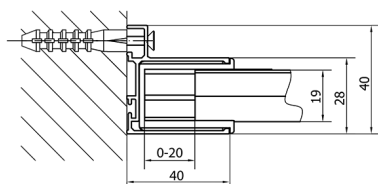

EASY Shower Door 1600mm, clear glass

Order code: EL1815

Size

Width: 1600 mm

Height: 1900 mm

Properties

Warranty: 2 years

Technical sheet

	B
EL1815-EL3115	680-700
EL1815-EL3215	780-800
EL1815-EL3315	880-900
EL1815-EL3415	980-1000