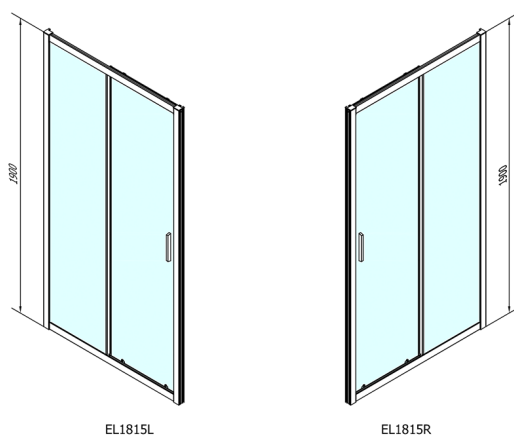

EASY Shower Door 1600mm, clear glass

Order code: EL1815

Size

Width: 1600 mm

Height: 1900 mm

Properties

Warranty: 2 years

Technical sheet

	B
EL1815-EL3115	680-700
EL1815-EL3215	780-800
EL1815-EL3315	880-900
EL1815-EL3415	980-1000