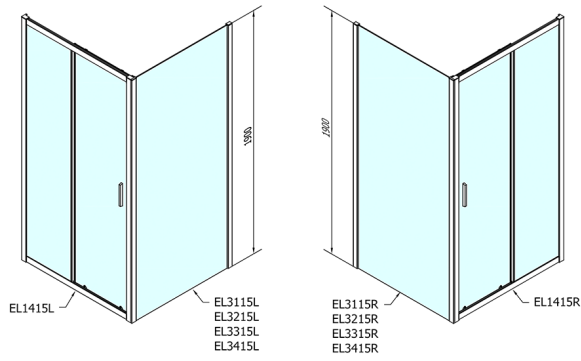

EASY Shower Door 1400mm, clear glass

Order code: EL1415

Size

Width: 1400 mm

Height: 1900 mm

Properties

Warranty: 2 years

Technical sheet

EL1415L

EL1415R

	B
EL1415-EL3115	680-700
EL1415-EL3215	780-800
EL1415-EL3315	880-900
EL1415-EL3415	980-1000