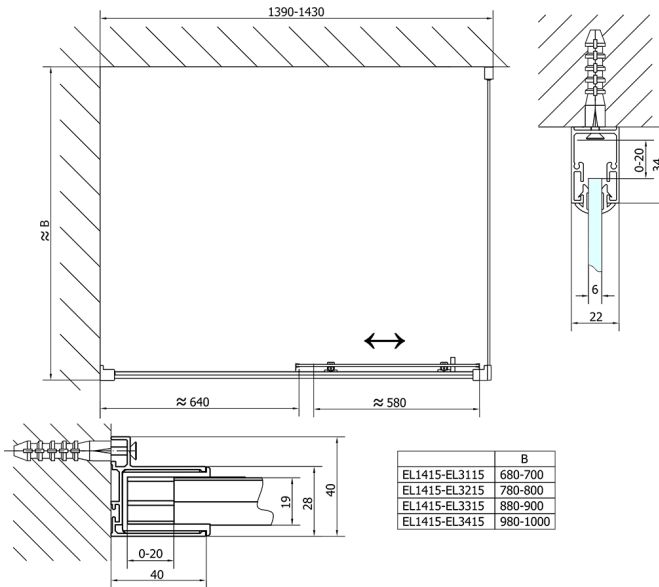

EASY Shower Door 1400mm, clear glass

Order code: EL1415

Size

Width: 1400 mm

Height: 1900 mm

Properties

Warranty: 2 years

Technical sheet

EL1415L

EL1415R

	B
EL1415-EL3115	680-700
EL1415-EL3215	780-800
EL1415-EL3315	880-900
EL1415-EL3415	980-1000