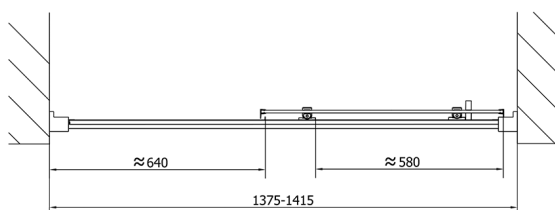

EASY Shower Door 1400mm, clear glass

Order code: EL1415

Size

Width: 1400 mm

Height: 1900 mm

Properties

Warranty: 2 years

Technical sheet

EL1415L

EL1415R

	B
EL1415-EL3115	680-700
EL1415-EL3215	780-800
EL1415-EL3315	880-900
EL1415-EL3415	980-1000