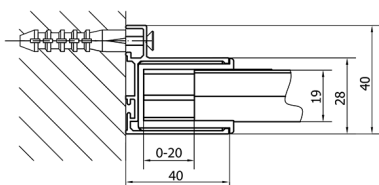

EASY Shower Door 1400mm, clear glass

Order code: EL1415

Size

Width: 1400 mm

Height: 1900 mm

Properties

Warranty: 2 years

Technical sheet

EL1415L

EL1415R

	B
EL1415-EL3115	680-700
EL1415-EL3215	780-800
EL1415-EL3315	880-900
EL1415-EL3415	980-1000