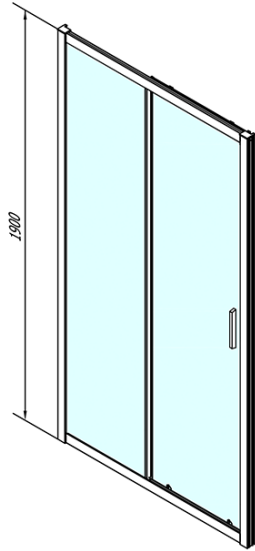

Profile colour: Chrome - polished aluminum

Shape: Alcove door

Type of opening: Sliding door

Opening direction: Versatile

Opening width: 530 mm

Glass colour: TRANSPARENT glass

Glass thickness: 6 mm

Installation width from: 1275 mm

Installation width up to: 1315 mm

Properties: Framed design

Weight / Piece: 39.5 kg

Packaging: 1 Piece

Warranty: 2 years

Spare parts

Set of vertical seals for 6/6mm glass, 1900mm (Order code: NDAE11)

Wall profile (Order code: NDAE12)

Lower tiltable roller (Order code: NDAE33)

Stop right (Order code: NDAE06P)

Crimp seals 1900mm (Order code: NDAE14)

AGEL installation kit blister (Order code: NDAESET)

EASY handle, pair (Order code: NDEL11)

Top covers (Order code: NDAE01LP)

Stop left (Order code: NDAE06L)

Upper roller (Order code: NDAE32)

Technical sheet

EL1315L

EL1315R