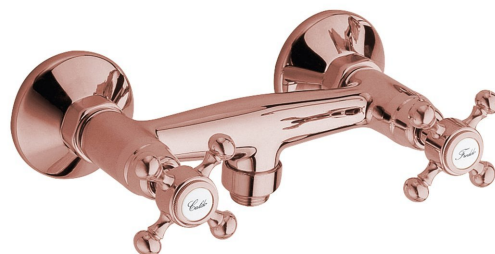

Order code: 3867

Basic information

Brand: Sapho
Series: ANTEA

Properties

Colour: Pink gold
Material: Brass
Shape: Retro
Installation: Wall-mounted 150 mm
Type of control: Knob
Weight / Piece: 1.15 kg
Packaging: 1 Piece
Warranty: 6 years

Spare parts

Closing ceramic top 1/2", 8/20, right, Axia, Airtech, Epoca, Antea (Order code: VIT003)

ANTEA indicates of hot and cold water, pair, EN (Hot+Cold) (Order code: NDANTEA-HOT+COLD)

Set of S-Unions 1/2" x 3/4" pair (Order code: ET654)

ANTEA indicates of hot and cold water, pair, IT (Caldo/Freddo) (Order code: NDANTEA-CALDO+FREDDO)

Technical sheet