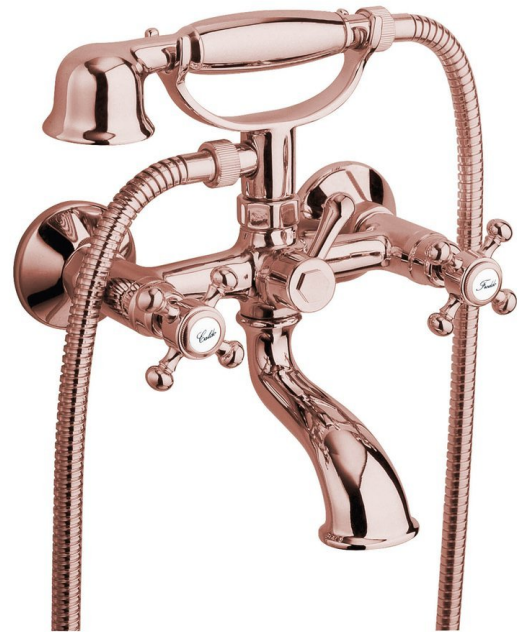

# ANTEA Wall Mounted Bath Mixer Tap inc Shower Handset, pink gold

Order code: 3017

## Properties

Colour: Pink gold  
Material: Brass  
Shape: Retro  
Installation: Wall-mounted 150 mm  
Type of control: Knob  
Type of diverter: Rotary  
Weight / Piece: 2.85 kg  
Packaging: 1 Piece  
Warranty: 6 years

## Spare parts

Aerator for bath faucets Antea (Order code: ND301P)

Switch for faucets 301 - 20 teeth (Order code: ND301 PREPINAC20)

Set of S-Unions 1/2" x 3/4" pair (Order code: ET654)

ANTEA indicates of hot and cold water, pair, EN (Hot+Cold) (Order code: NDANTEA-HOT+COLD)

ANTEA Wall Mounted Bath Mixer Tap inc Shower  
Handset, pink gold

Technical sheet