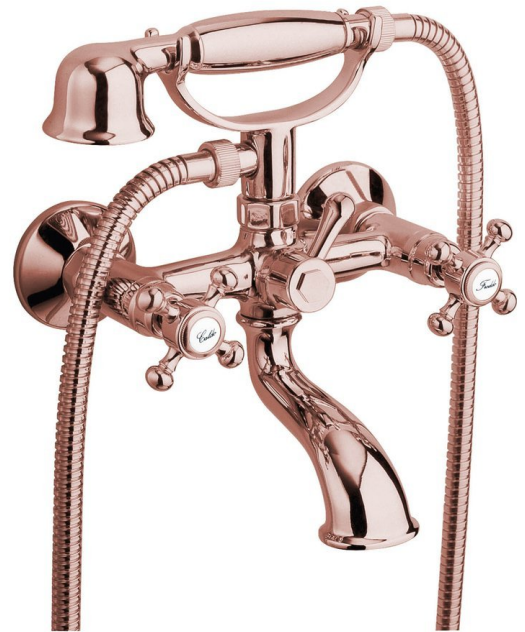

ANTEA Wall Mounted Bath Mixer Tap inc Shower Handset, pink gold

Order code: 3017

Basic information

Brand: Sapho
Series: ANTEA

Size

Width: 210 mm
Height: 265 mm
Depth: 147 mm

Properties

Colour: Pink gold
Material: Brass
Shape: Retro
Installation: Wall-mounted 150 mm
Type of control: Knob
Type of diverter: Rotary
Weight / Piece: 2.85 kg
Packaging: 1 Piece
Warranty: 6 years

Spare parts

Aerator for bath faucets Antea (Order code: ND301P)

Switch for faucets 301 - 20 teeth (Order code: ND301 PREPINAC20)

Set of S-Unions 1/2" x 3/4" pair (Order code: ET654)

ANTEA indicates of hot and cold water, pair, EN (Hot+Cold) (Order code: NDANTEA-HOT+COLD)

Internal part of the switch for faucets 301 - roller (Order code: ND301)

Closing ceramic top 1/2", 8/20, right, Axia, Airtech, Epoca, Antea (Order code: VIT003)

ANTEA indicates of hot and cold water, pair, IT (Caldo/Freddo) (Order code: NDANTEA-CALDO+FREDDO)

ANTEA Wall Mounted Bath Mixer Tap inc Shower
Handset, pink gold

Technical sheet