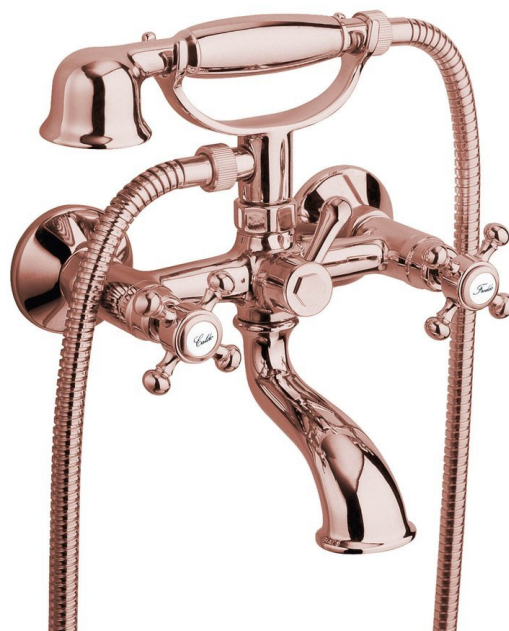

# ANTEA Wall Mounted Bath Mixer Tap inc Shower Handset, pink gold

Order code: 3017

## Basic information

Brand: Sapho  
Series: ANTEA

## Properties

Colour: Pink gold  
Material: Brass  
Shape: Retro  
Installation: Wall-mounted 150 mm  
Type of control: Knob  
Type of diverter: Rotary  
Weight / Piece: 2.85 kg  
Packaging: 1 Piece  
Warranty: 6 years

## Spare parts

Aerator for bath faucets Antea (Order code: ND301P)

ANTEA indicates of cold water, CZ (Order code: NDANTEA-STUDENÁ)

Switch for faucets 301 - 20 teeth (Order code: ND301 PREPINAC20)

Set of S-Unions 1/2" x 3/4" pair (Order code: ET654)