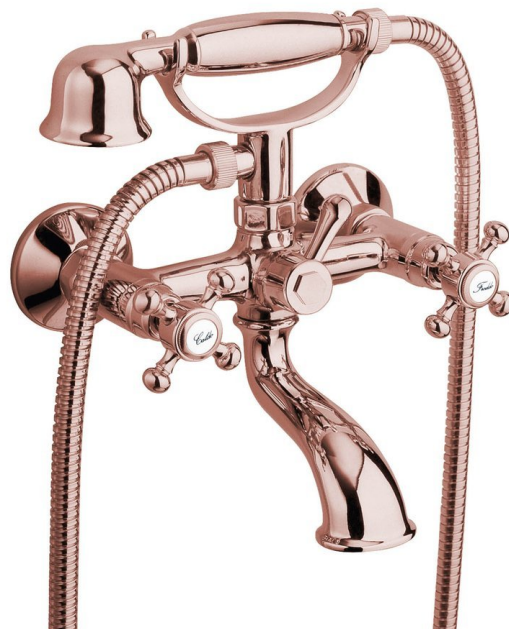

ANTEA Wall Mounted Bath Mixer Tap inc Shower Handset, pink gold

Order code: 3017

Basic information

Brand: Sapho
Series: ANTEA

Size

Width: 210 mm
Height: 265 mm
Depth: 147 mm

Properties

Colour: Pink gold
Material: Brass
Shape: Retro
Installation: Wall-mounted 150 mm
Type of control: Knob
Type of diverter: Rotary
Weight / Piece: 2.85 kg
Packaging: 1 Piece
Warranty: 6 years

Spare parts

Aerator for bath faucets Antea (Order code: ND301P)

ANTEA indicates of cold water, CZ (Order code: NDANTEA-STUDENÁ)

Switch for faucets 301 - 20 teeth (Order code: ND301 PREPINAC20)

Set of S-Unions 1/2" x 3/4" pair (Order code: ET654)

ANTEA indicates of hot and cold water, pair, EN (Hot+Cold) (Order code: NDANTEA-HOT+COLD)

Internal part of the switch for faucets 301 - roller (Order code: ND301)

Closing ceramic top 1/2", 8/20, right, Axia, Airtech, Epoca, Antea (Order code: VIT003)

ANTEA indicates of hot water, CZ (Order code: NDANTEA-TEPLÁ)

ANTEA indicates of hot and cold water, pair, IT (Caldo/Freddo) (Order code: NDANTEA-CALDO+FREDDO)

ANTEA Wall Mounted Bath Mixer Tap inc Shower
Handset, pink gold