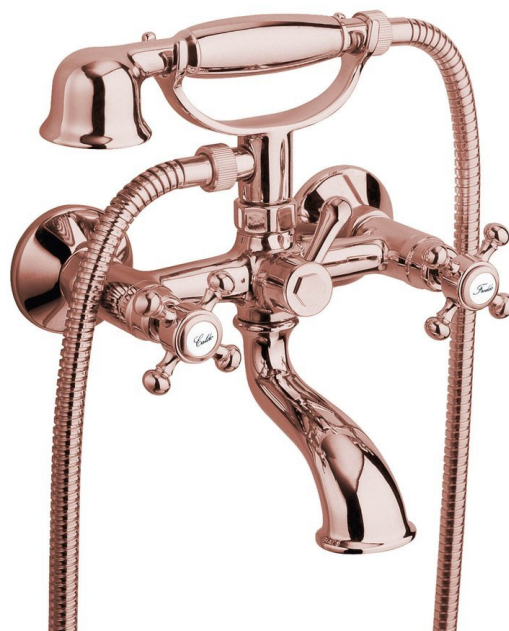

ANTEA Wall Mounted Bath Mixer Tap inc Shower Handset, pink gold

Order code: 3017

Basic information

Brand: Sapho
Series: ANTEA

Size

Width: 210 mm
Height: 265 mm
Depth: 147 mm

Properties

Colour: Pink gold
Material: Brass
Shape: Retro
Installation: Wall-mounted 150 mm
Type of control: Knob
Type of diverter: Rotary
Weight / Piece: 2.85 kg
Packaging: 1 Piece
Warranty: 6 years

Spare parts

Aerator for bath faucets Antea (Order code: ND301P)

ANTEA indicates of cold water, CZ (Order code: NDANTEA-STUDENÁ)

Switch for faucets 301 - 20 teeth (Order code: ND301 PREPINAC20)

Set of S-Unions 1/2" x 3/4" pair (Order code: ET654)

ANTEA indicates of hot and cold water, pair, EN (Hot+Cold) (Order code: NDANTEA-HOT+COLD)

Internal part of the switch for faucets 301 - roller (Order code: ND301)

Closing ceramic top 1/2", 8/20, right, Axia, Airtech, Epoca, Antea (Order code: VIT003)

ANTEA indicates of hot water, CZ (Order code: NDANTEA-TEPLÁ)

ANTEA indicates of hot and cold water, pair, IT (Caldo/Freddo) (Order code: NDANTEA-CALDO+FREDDO)

ANTEA Wall Mounted Bath Mixer Tap inc Shower
Handset, pink gold