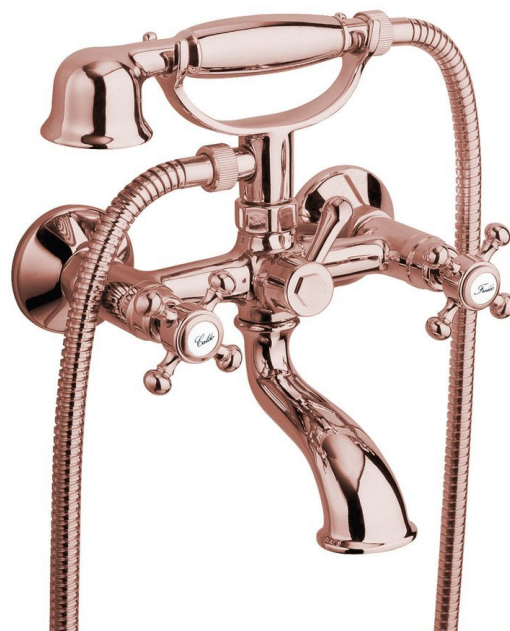

ANTEA Wall Mounted Bath Mixer Tap inc Shower Handset, pink gold

Order code: 3017

Basic information

Brand: Sapho
Series: ANTEA

Size

Width: 210 mm
Height: 265 mm
Depth: 147 mm

Properties

Colour: Pink gold
Material: Brass
Shape: Retro
Installation: Wall-mounted 150 mm
Type of control: Knob
Type of diverter: Rotary
Weight / Piece: 2.85 kg
Packaging: 1 Piece
Warranty: 6 years

Spare parts

Aerator for bath faucets Antea (Order code: ND301P)

ANTEA indicates of cold water, CZ (Order code: NDANTEA-STUDENÁ)

Switch for faucets 301 - 20 teeth (Order code: ND301 PREPINAC20)

Set of S-Unions 1/2" x 3/4" pair (Order code: ET654)

ANTEA indicates of hot and cold water, pair, EN (Hot+Cold) (Order code: NDANTEA-HOT+COLD)

Internal part of the switch for faucets 301 - roller (Order code: ND301)

Closing ceramic top 1/2", 8/20, right, Axia, Airtech, Epoca, Antea (Order code: VIT003)

ANTEA indicates of hot water, CZ (Order code: NDANTEA-TEPLÁ)

ANTEA indicates of hot and cold water, pair, IT (Caldo/Freddo) (Order code: NDANTEA-CALDO+FREDDO)

ANTEA Wall Mounted Bath Mixer Tap inc Shower
Handset, pink gold