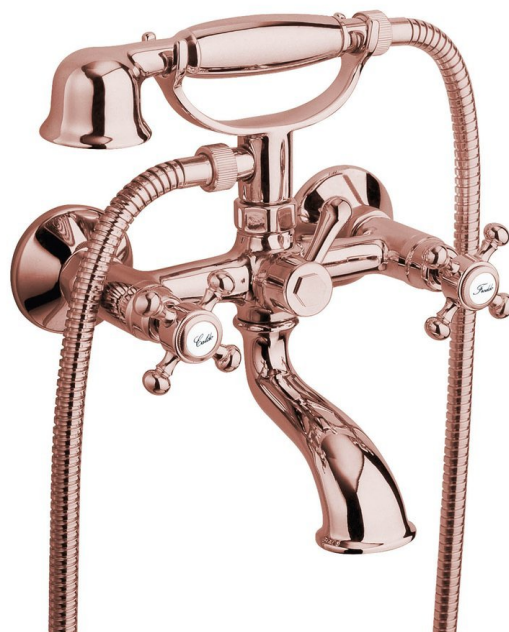

ANTEA Wall Mounted Bath Mixer Tap inc Shower Handset, pink gold

 **SAPHO**

Order code: 3017

Size

Width: 210 mm
Height: 265 mm
Depth: 147 mm

Properties

Colour: Pink gold
Material: Brass
Warranty: 6 years

Technical sheet