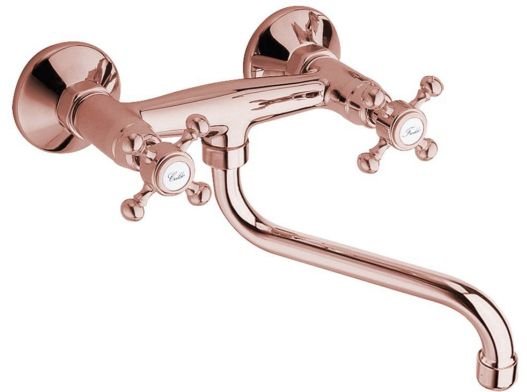

ANTEA Wall Mounted Mixer Tap, pink gold

Order code: 3067

Basic information

Brand: Sapho
Series: ANTEA

Size

Width: 215 mm
Height: 190 mm
Depth: 230 mm

Properties

Colour: Pink gold
Material: Brass
Shape: Retro
Installation: Wall-mounted 150 mm
Type of control: Knob
Equipment: Rotary spout
Weight / Piece: 1.23 kg
Packaging: 1 Piece
Warranty: 6 years

Spare parts

Closing ceramic top 1/2", 8/20, right, Axia, Airtech, Epoca, Antea (Order code: VIT003)

ANTEA indicates of hot and cold water, pair, EN (Hot+Cold) (Order code: NDANTEA-HOT+COLD)

ANTEA indicates of hot and cold water, pair, IT (Caldo/Freddo) (Order code: NDANTEA-CALDO+FREDDO)

Set of S-Unions 1/2" x 3/4" pair (Order code: ET654)

Technical sheet