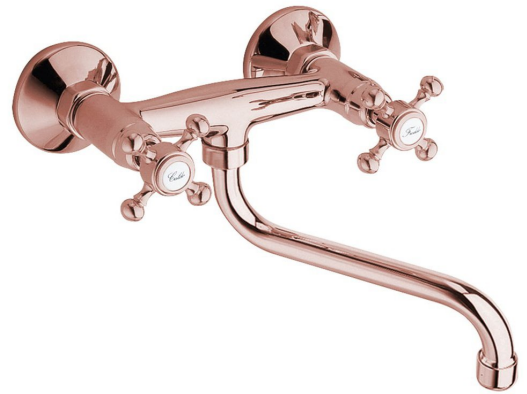

Order code: 3067

Basic information

Brand: Sapho
Series: ANTEA

Size

Width: 215 mm
Height: 190 mm
Depth: 230 mm

Properties

Colour: Pink gold
Material: Brass
Shape: Retro
Installation: Wall-mounted 150 mm
Type of control: Knob
Equipment: Rotary spout
Weight / Piece: 1.23 kg
Packaging: 1 Piece
Warranty: 6 years

Spare parts

Closing ceramic top 1/2", 8/20, right, Axia, Airtech, Epoca, Antea (Order code: VIT003)

ANTEA indicates of hot and cold water, pair, EN (Hot+Cold) (Order code: NDANTEA-HOT+COLD)

ANTEA indicates of hot and cold water, pair, IT (Caldo/Freddo) (Order code: NDANTEA-CALDO+FREDDO)

Set of S-Unions 1/2" x 3/4" pair (Order code: ET654)

Technical sheet