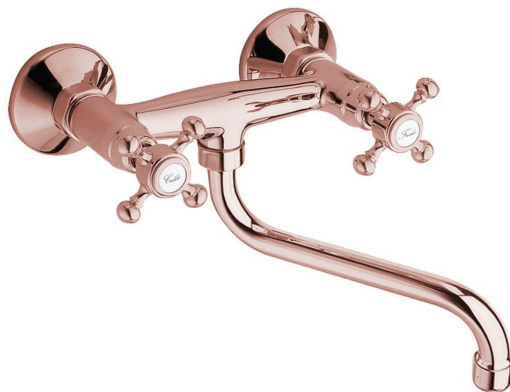

Order code: 3067

Basic information

Brand: Sapho
Series: ANTEA

Size

Width: 215 mm
Height: 190 mm
Depth: 230 mm

Properties

Colour: Pink gold
Material: Brass
Shape: Retro
Installation: Wall-mounted 150 mm
Type of control: Knob
Equipment: Rotary spout
Weight / Piece: 1.23 kg
Packaging: 1 Piece
Warranty: 6 years

Spare parts

Closing ceramic top 1/2", 8/20, right, Axia, Airtech, Epoca, Antea (Order code: VIT003)
ANTEA indicates of hot and cold water, pair, EN (Hot+Cold) (Order code: NDANTEA-HOT+COLD)
ANTEA indicates of cold water, CZ (Order code: NDANTEA-STUDENÁ)
ANTEA indicates of hot water, CZ (Order code: NDANTEA-TEPLÁ)
ANTEA indicates of hot and cold water, pair, IT (Caldo/Freddo) (Order code: NDANTEA-CALDO+FREDDO)
Set of S-Unions 1/2" x 3/4" pair (Order code: ET654)