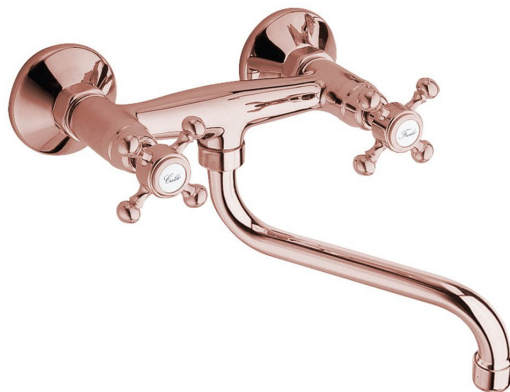

Order code: 3067

Basic information

Brand: Sapho
Series: ANTEA

Size

Width: 215 mm
Height: 190 mm
Depth: 230 mm

Properties

Colour: Pink gold
Material: Brass
Shape: Retro
Installation: Wall-mounted 150 mm
Type of control: Knob
Equipment: Rotary spout
Weight / Piece: 1.23 kg
Packaging: 1 Piece
Warranty: 6 years

Spare parts

Closing ceramic top 1/2", 8/20, right, Axia, Airtech, Epoca, Antea (Order code: VIT003)

ANTEA indicates of hot and cold water, pair, EN (Hot+Cold) (Order code: NDANTEA-HOT+COLD)

ANTEA indicates of cold water, CZ (Order code: NDANTEA-STUDENÁ)

ANTEA indicates of hot water, CZ (Order code: NDANTEA-TEPLÁ)

ANTEA indicates of hot and cold water, pair, IT (Caldo/Freddo) (Order code: NDANTEA-CALDO+FREDDO)

Set of S-Unions 1/2" x 3/4" pair (Order code: ET654)