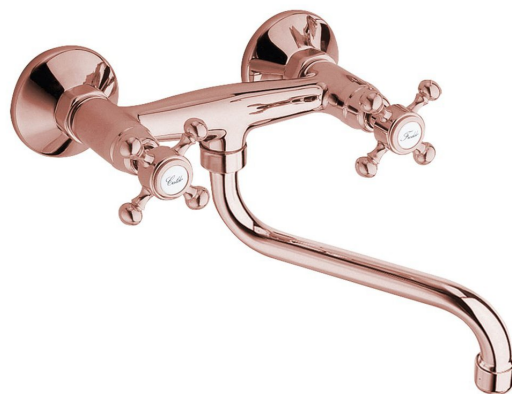

## Basic information

Brand: Sapho  
Series: ANTEA

## Size

Width: 215 mm  
Height: 190 mm  
Depth: 230 mm

## Properties

Colour: Pink gold  
Material: Brass  
Shape: Retro  
Installation: Wall-mounted 150 mm  
Type of control: Knob  
Equipment: Rotary spout  
Weight / Piece: 1.23 kg  
Packaging: 1 Piece  
Warranty: 6 years

## Spare parts

Closing ceramic top 1/2", 8/20, right, Axia, Airtech, Epoca, Antea (Order code: VIT003)  
ANTEA indicates of hot and cold water, pair, EN (Hot+Cold) (Order code: NDANTEA-HOT+COLD)  
ANTEA indicates of cold water, CZ (Order code: NDANTEA-STUDENÁ)  
ANTEA indicates of hot water, CZ (Order code: NDANTEA-TEPLÁ)  
ANTEA indicates of hot and cold water, pair, IT (Caldo/Freddo) (Order code: NDANTEA-CALDO+FREDDO)  
Set of S-Unions 1/2" x 3/4" pair (Order code: ET654)