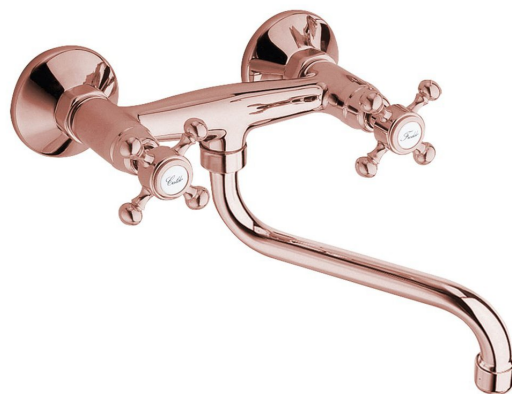

Order code: 3067

Basic information

Brand: Sapho
Series: ANTEA

Size

Width: 215 mm
Height: 190 mm
Depth: 230 mm

Properties

Colour: Pink gold
Material: Brass
Shape: Retro
Installation: Wall-mounted 150 mm
Type of control: Knob
Equipment: Rotary spout
Weight / Piece: 1.23 kg
Packaging: 1 Piece
Warranty: 6 years

Spare parts

Closing ceramic top 1/2", 8/20, right, Axia, Airtech, Epoca, Antea (Order code: VIT003)

ANTEA indicates of hot and cold water, pair, EN (Hot+Cold) (Order code: NDANTEA-HOT+COLD)

ANTEA indicates of cold water, CZ (Order code: NDANTEA-STUDENÁ)

ANTEA indicates of hot water, CZ (Order code: NDANTEA-TEPLÁ)

ANTEA indicates of hot and cold water, pair, IT (Caldo/Freddo) (Order code: NDANTEA-CALDO+FREDDO)

Set of S-Unions 1/2" x 3/4" pair (Order code: ET654)