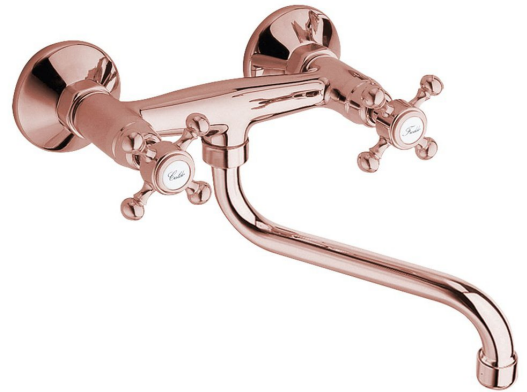

ANTEA Wall Mounted Mixer Tap, pink gold

 **SAPHO**

Order code: 3067

Size

Width: 215 mm
Height: 190 mm
Depth: 230 mm

Properties

Colour: Pink gold
Material: Brass
Warranty: 6 years

Technical sheet