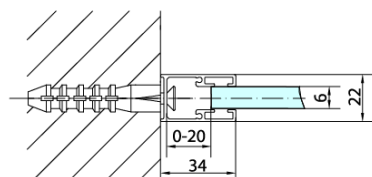

### Size

**Height:** 1900 mm

**Depth:** 1000 mm

### Properties

**Profile colour:** Chrome - polished aluminum

**Shape:** Fixed panel for shower door

**Glass colour:** TRANSPARENT glass

**Glass finish:** Antidrop

**Glass thickness:** 6 mm

**Weight / Piece:** 31.0 kg

**Packaging:** 1 Piece

**Warranty:** 2 years

Technical sheet

ARTICLE	C
ZL3270	670-690
ZL3280	770-790
ZL3290	870-890
ZL3210	970-990

ARTICLE	A	B
ZL1270	670-690	~615
ZL1280	770-790	~715
ZL1290	870-890	~815
ZL1210	970-990	~815

ARTICLE	A	B	C
ZL1390	870-890	330	470
ZL1310	970-990	430	520
ZL1311	1070-1090	480	570
ZL1312	1170-1190	530	620
ZL1313	1270-1290	630	620
ZL1314	1370-1390	730	620
ZL1315	1470-1490	830	620

ARTICLE	D
ZL3270	670-690
ZL3280	770-790
ZL3290	870-890
ZL3210	970-990