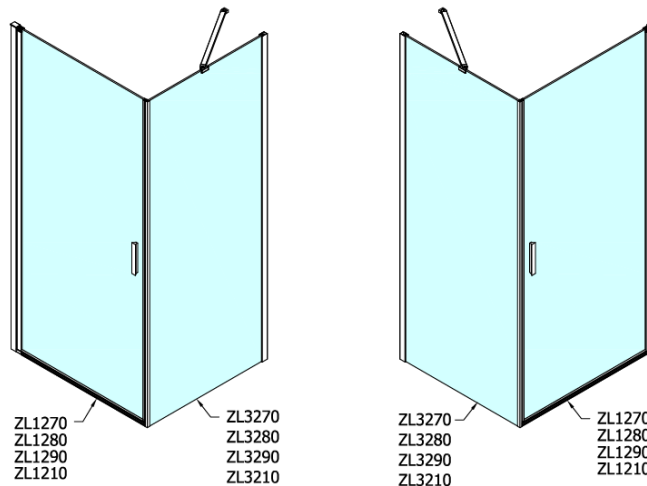

Technical sheet

ARTICLE	C
ZL3270	670-690
ZL3280	770-790
ZL3290	870-890
ZL3210	970-990

ARTICLE	A	B
ZL1270	670-690	~615
ZL1280	770-790	~715
ZL1290	870-890	~815
ZL1210	970-990	~815