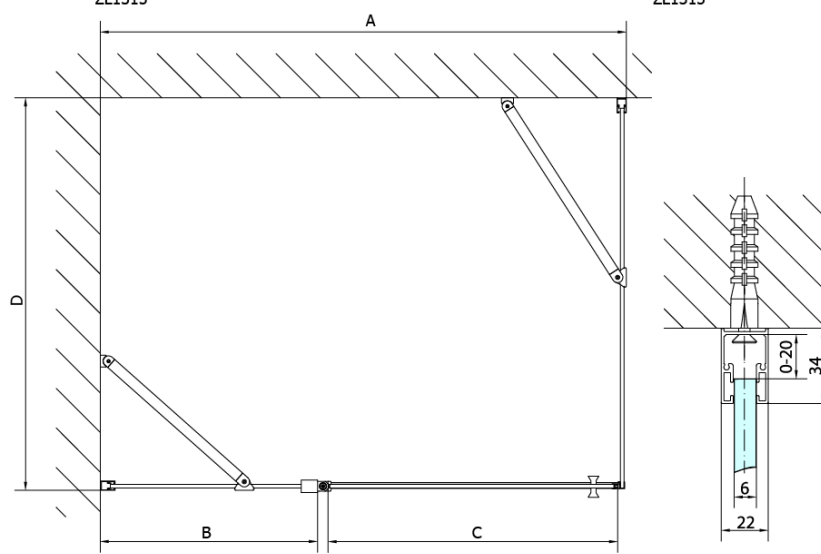

### Size

**Height:** 1900 mm

**Depth:** 1000 mm

### Properties

**Profile colour:** Chrome - polished aluminum

**Shape:** Fixed panel for shower door

**Glass colour:** TRANSPARENT glass

**Glass finish:** Antidrop

**Glass thickness:** 6 mm

**Weight / Piece:** 31.0 kg

ARTICLE	A	B	C
ZL1390	870-890	330	470
ZL1310	970-990	430	520
ZL1311	1070-1090	480	570
ZL1312	1170-1190	530	620
ZL1313	1270-1290	630	620
ZL1314	1370-1390	730	620
ZL1315	1470-1490	830	620

ARTICLE	D
ZL3270	670-690
ZL3280	770-790
ZL3290	870-890
ZL3210	970-990