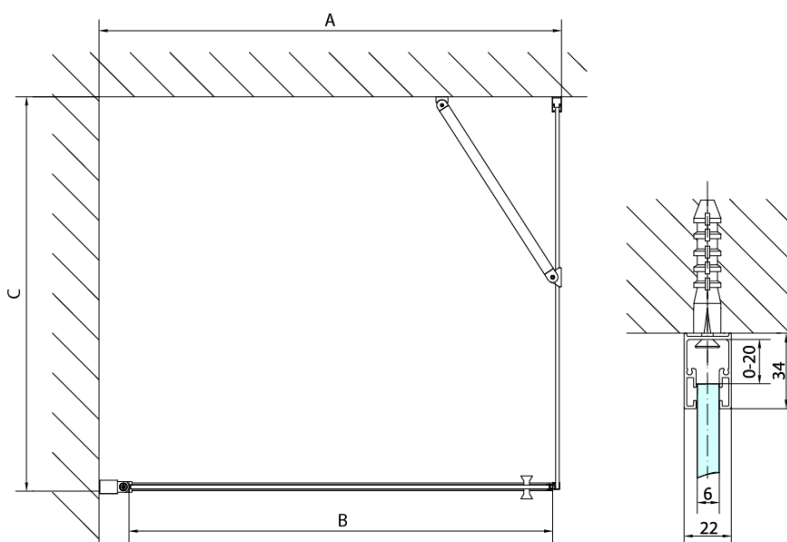

Technical sheet

ARTICLE	C
ZL3270	670-690
ZL3280	770-790
ZL3290	870-890
ZL3210	970-990

ARTICLE	A	B
ZL1270	670-690	~615
ZL1280	770-790	~715
ZL1290	870-890	~815
ZL1210	970-990	~815