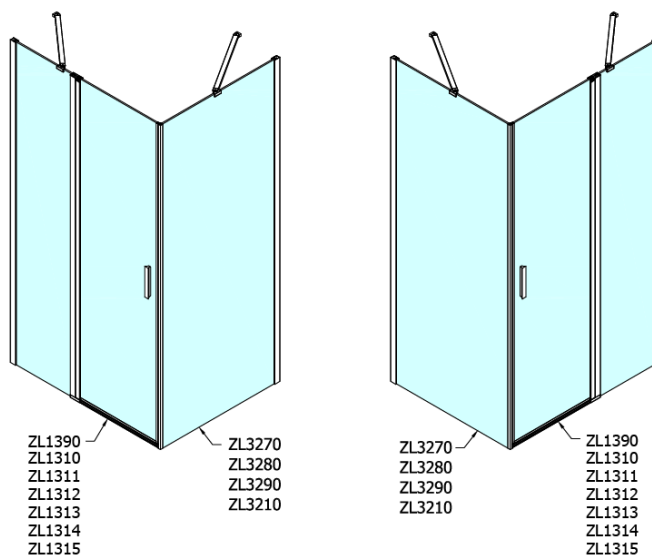

### Size

**Height:** 1900 mm

**Depth:** 1000 mm

### Properties

**Profile colour:** Chrome - polished aluminum

**Shape:** Fixed panel for shower door

**Glass colour:** TRANSPARENT glass

**Glass finish:** Antidrop

**Glass thickness:** 6 mm

**Weight / Piece:** 31.0 kg

**Packaging:** 1 Piece

**Warranty:** 2 years

Technical sheet

ARTICLE	C
ZL3270	670-690
ZL3280	770-790
ZL3290	870-890
ZL3210	970-990

ARTICLE	A	B
ZL1270	670-690	~615
ZL1280	770-790	~715
ZL1290	870-890	~815
ZL1210	970-990	~815

ARTICLE	A	B	C
ZL1390	870-890	330	470
ZL1310	970-990	430	520
ZL1311	1070-1090	480	570
ZL1312	1170-1190	530	620
ZL1313	1270-1290	630	620
ZL1314	1370-1390	730	620
ZL1315	1470-1490	830	620

ARTICLE	D
ZL3270	670-690
ZL3280	770-790
ZL3290	870-890
ZL3210	970-990