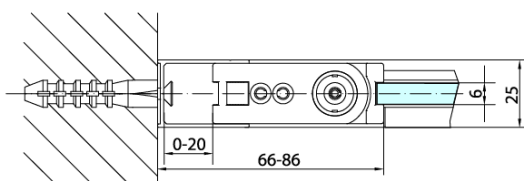

Technical sheet

ARTICLE	C
ZL3270	670-690
ZL3280	770-790
ZL3290	870-890
ZL3210	970-990

ARTICLE	A	B
ZL1270	670-690	~615
ZL1280	770-790	~715
ZL1290	870-890	~815
ZL1210	970-990	~815