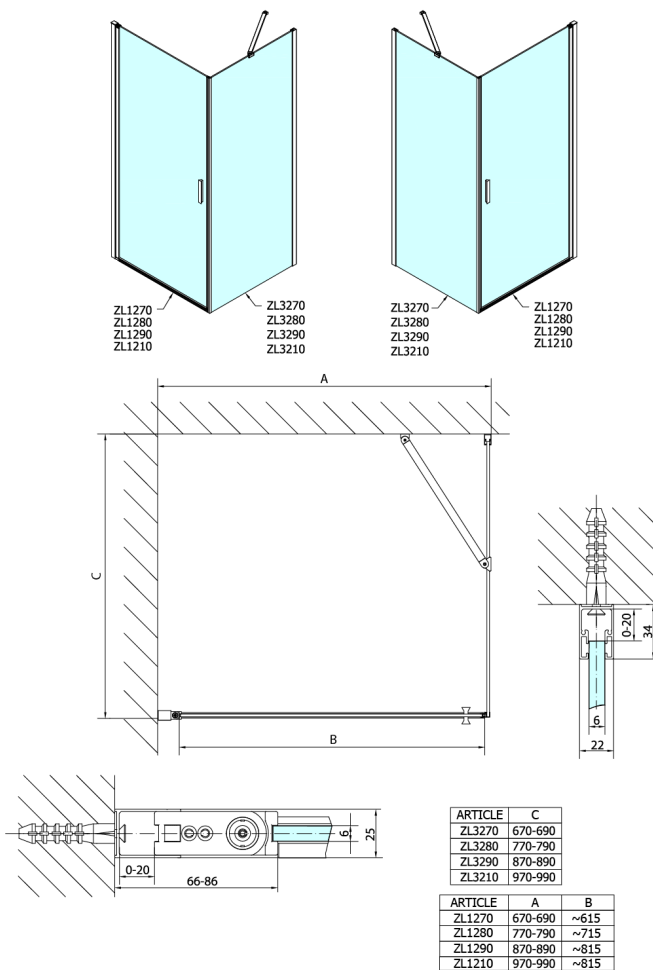

ZOOM Side Panel 1000mm, clear glass

Order code: ZL3210

Size

Height: 1900 mm

Depth: 1000 mm

Properties

Warranty: 2 years

Technical sheet

ARTICLE	A	B	C	ARTICLE	D
ZL1390	870-890	330	470	ZL3270	670-690
ZL1310	970-990	430	520	ZL3280	770-790
ZL1311	1070-1090	480	570	ZL3290	870-890
ZL1312	1170-1190	530	620	ZL3210	970-990
ZL1313	1270-1290	630	620		
ZL1314	1370-1390	730	620		
ZL1315	1470-1490	830	620		