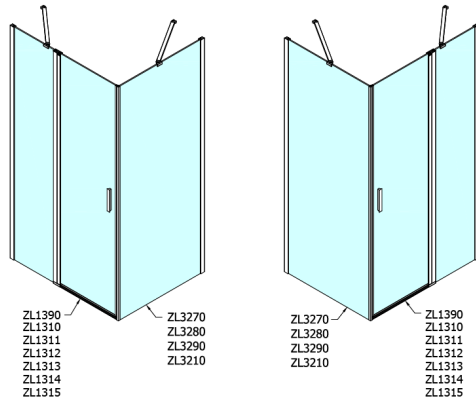

ZOOM Side Panel 1000mm, clear glass

Order code: ZL3210

Size

Height: 1900 mm

Depth: 1000 mm

Properties

Warranty: 2 years

Technical sheet

ARTICLE	A	B	C	ARTICLE	D
ZL1390	870-890	330	470	ZL3270	670-690
ZL1310	970-990	430	520	ZL3280	770-790
ZL1311	1070-1090	480	570	ZL3290	870-890
ZL1312	1170-1190	530	620	ZL3210	970-990
ZL1313	1270-1290	630	620		
ZL1314	1370-1390	730	620		
ZL1315	1470-1490	830	620		