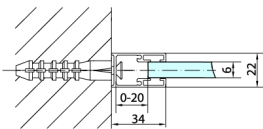

ZOOM Side Panel 1000mm, clear glass

Order code: ZL3210

Size

Height: 1900 mm

Depth: 1000 mm

Properties

Warranty: 2 years

Technical sheet

ARTICLE	A	B	C	ARTICLE	D
ZL1390	870-890	330	470	ZL3270	670-690
ZL1310	970-990	430	520	ZL3280	770-790
ZL1311	1070-1090	480	570	ZL3290	870-890
ZL1312	1170-1190	530	620	ZL3210	970-990
ZL1313	1270-1290	630	620		
ZL1314	1370-1390	730	620		
ZL1315	1470-1490	830	620		