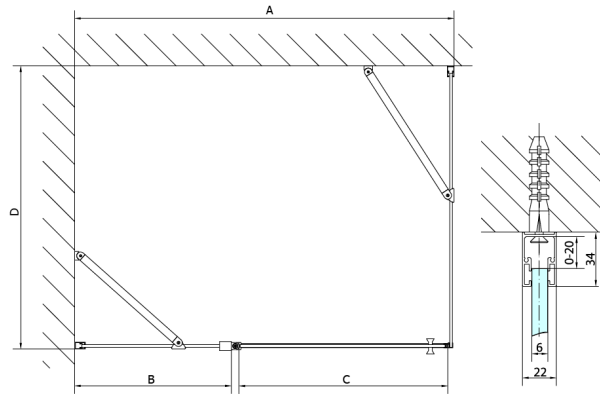

ZOOM Side Panel 1000mm, clear glass

Order code: ZL3210

Size

Height: 1900 mm

Depth: 1000 mm

Properties

Warranty: 2 years

Technical sheet

ARTICLE	A	B	C	ARTICLE	D
ZL1390	870-890	330	470	ZL3270	670-690
ZL1310	970-990	430	520	ZL3280	770-790
ZL1311	1070-1090	480	570	ZL3290	870-890
ZL1312	1170-1190	530	620	ZL3210	970-990
ZL1313	1270-1290	630	620		
ZL1314	1370-1390	730	620		
ZL1315	1470-1490	830	620		