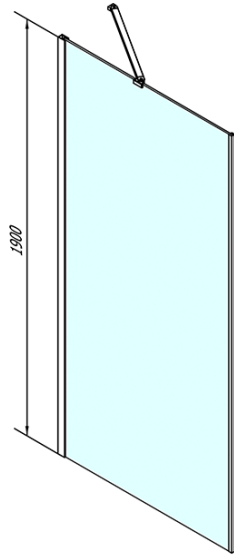

Product list

Order code: **ZL3290**

ZOOM LINE Side Panel 900mm, clear glass

ZL3290L

ZL3290R