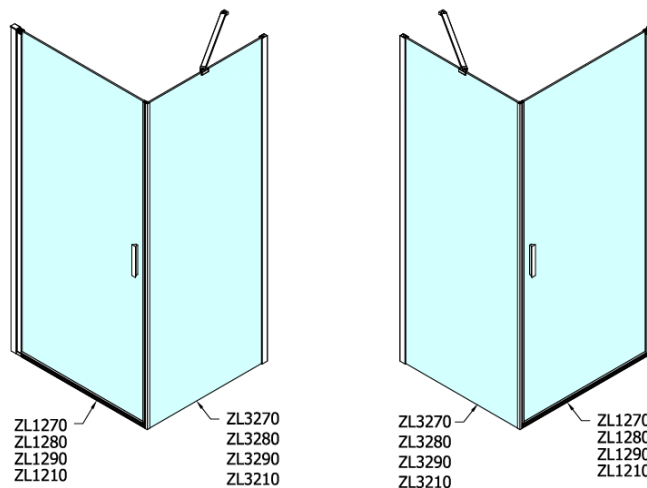

Technical sheet

ARTICLE	C
ZL3270	670-690
ZL3280	770-790
ZL3290	870-890
ZL3210	970-990

ARTICLE	A	B
ZL1270	670-690	~615
ZL1280	770-790	~715
ZL1290	870-890	~815
ZL1210	970-990	~815