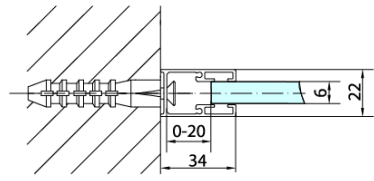

Properties

Profile colour: Chrome - polished aluminum

Shape: Fixed panel for shower door

Glass colour: TRANSPARENT glass

Glass finish: Antidrop

Glass thickness: 6 mm

Weight / Piece: 25.0 kg

Packaging: 1 Piece

Warranty: 2 years

Technical sheet

ARTICLE	C
ZL3270	670-690
ZL3280	770-790
ZL3290	870-890
ZL3210	970-990

ARTICLE	A	B
ZL1270	670-690	~615
ZL1280	770-790	~715
ZL1290	870-890	~815
ZL1210	970-990	~815

ZL1390
ZL1310
ZL1311
ZL1312
ZL1313
ZL1314
ZL1315

ZL3270
ZL3280
ZL3290
ZL3210

ZL3270
ZL3280
ZL3290
ZL3210

ZL1390
ZL1310
ZL1311
ZL1312
ZL1313
ZL1314
ZL1315

ARTICLE	A	B	C
ZL1390	870-890	330	470
ZL1310	970-990	430	520
ZL1311	1070-1090	480	570
ZL1312	1170-1190	530	620
ZL1313	1270-1290	630	620
ZL1314	1370-1390	730	620
ZL1315	1470-1490	830	620