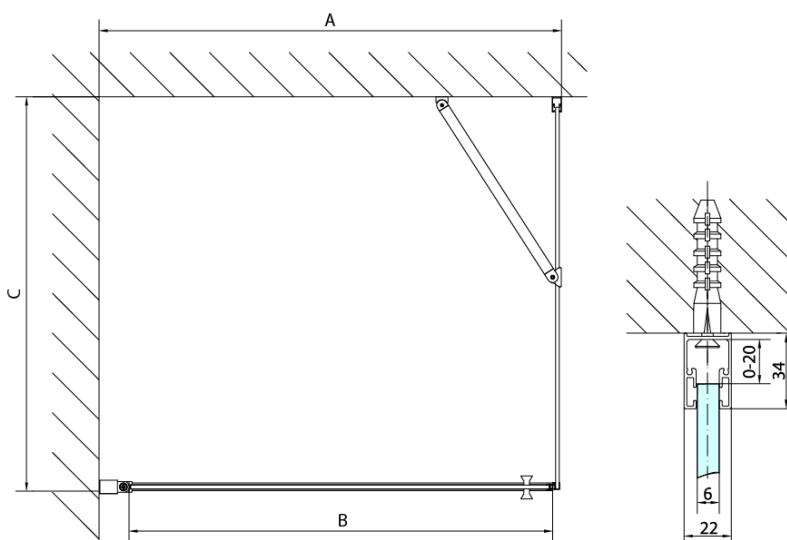

Technical sheet

ARTICLE	C
ZL3270	670-690
ZL3280	770-790
ZL3290	870-890
ZL3210	970-990

ARTICLE	A	B
ZL1270	670-690	~615
ZL1280	770-790	~715
ZL1290	870-890	~815
ZL1210	970-990	~815