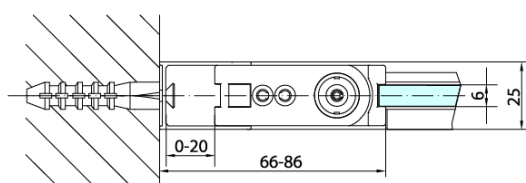

Technical sheet

ARTICLE	C
ZL3270	670-690
ZL3280	770-790
ZL3290	870-890
ZL3210	970-990

ARTICLE	A	B
ZL1270	670-690	~615
ZL1280	770-790	~715
ZL1290	870-890	~815
ZL1210	970-990	~815