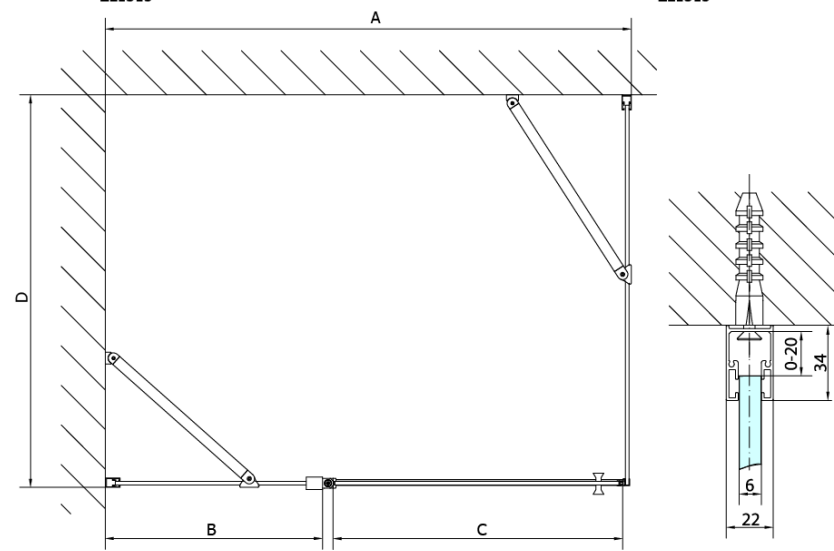

ZOOM Side Panel 800mm, clear glass

Order code: ZL3280

Basic information

Brand: Polysan

Series: ZOOM

Size

Height: 1900 mm

Depth: 800 mm

Properties

Profile colour: Chrome - polished aluminum

Shape: Fixed panel for shower door

Glass colour: TRANSPARENT glass

Glass finish: Antidrop

Glass thickness: 6 mm

Weight / Piece: 25.0 kg

Packaging: 1 Piece

ZL3270
ZL3280
ZL3290
ZL3210

ZL3270
ZL3280
ZL3290
ZL3210

ZL1390
ZL1310
ZL1311
ZL1312
ZL1313
ZL1314
ZL1315

ARTICLE	A	B	C
ZL1390	870-890	330	470
ZL1310	970-990	430	520
ZL1311	1070-1090	480	570
ZL1312	1170-1190	530	620
ZL1313	1270-1290	630	620
ZL1314	1370-1390	730	620
ZL1315	1470-1490	830	620