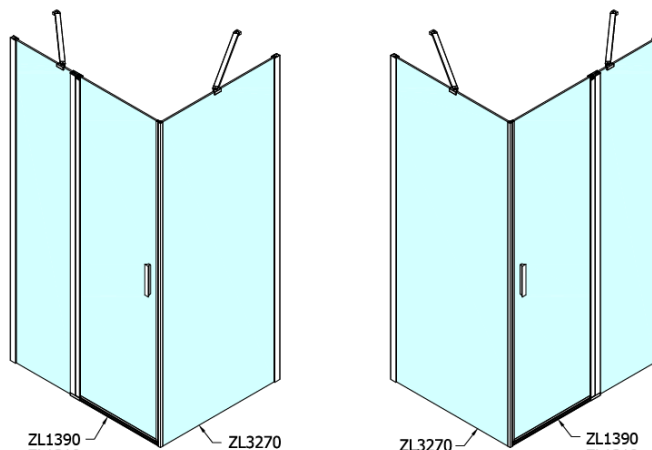

ZOOM Side Panel 800mm, clear glass

Order code: ZL3280

Basic information

Brand: Polysan

Series: ZOOM

Size

Height: 1900 mm

Depth: 800 mm

Properties

Profile colour: Chrome - polished aluminum

Shape: Fixed panel for shower door

Glass colour: TRANSPARENT glass

Glass finish: Antidrop

Glass thickness: 6 mm

Weight / Piece: 25.0 kg

Packaging: 1 Piece

Warranty: 2 years

Technical sheet

ARTICLE	C
ZL3270	670-690
ZL3280	770-790
ZL3290	870-890
ZL3210	970-990

ARTICLE	A	B
ZL1270	670-690	~615
ZL1280	770-790	~715
ZL1290	870-890	~815
ZL1210	970-990	~815

ZL1390
ZL1310
ZL1311
ZL1312
ZL1313
ZL1314
ZL1315

ZL3270
ZL3280
ZL3290
ZL3210

ZL3270
ZL3280
ZL3290
ZL3210

ZL1390
ZL1310
ZL1311
ZL1312
ZL1313
ZL1314
ZL1315

ARTICLE	A	B	C
ZL1390	870-890	330	470
ZL1310	970-990	430	520
ZL1311	1070-1090	480	570
ZL1312	1170-1190	530	620
ZL1313	1270-1290	630	620
ZL1314	1370-1390	730	620
ZL1315	1470-1490	830	620