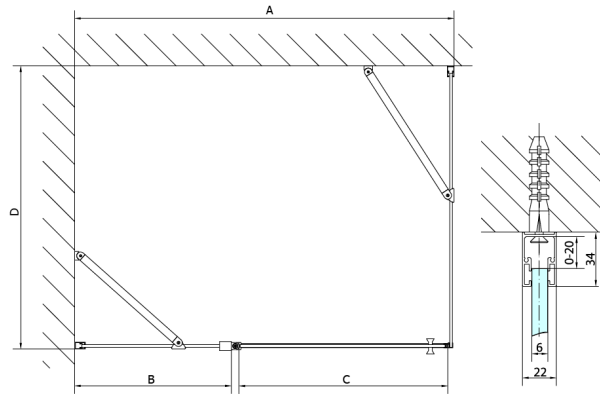

ZOOM Side Panel 800mm, clear glass

Order code: ZL3280

Size

Height: 1900 mm

Depth: 800 mm

Properties

Warranty: 2 years

Technical sheet

ARTICLE	A	B	C	ARTICLE	D
ZL1390	870-890	330	470	ZL3270	670-690
ZL1310	970-990	430	520	ZL3280	770-790
ZL1311	1070-1090	480	570	ZL3290	870-890
ZL1312	1170-1190	530	620	ZL3210	970-990
ZL1313	1270-1290	630	620		
ZL1314	1370-1390	730	620		
ZL1315	1470-1490	830	620		