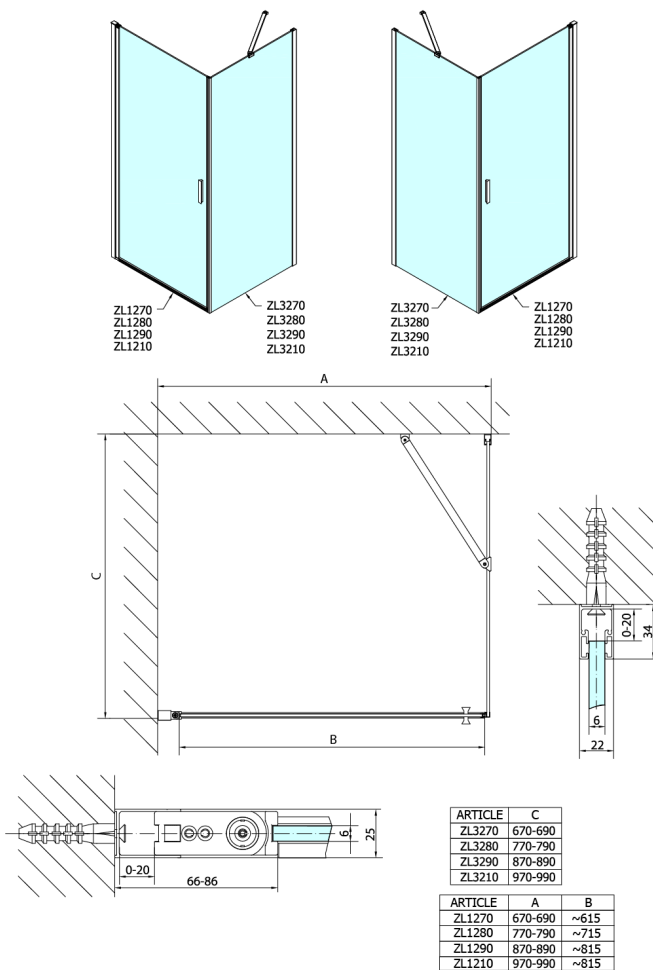

ZOOM Side Panel 800mm, clear glass

Order code: ZL3280

Size

Height: 1900 mm

Depth: 800 mm

Properties

Warranty: 2 years

Technical sheet

ARTICLE	A	B	C	ARTICLE	D
ZL1390	870-890	330	470	ZL3270	670-690
ZL1310	970-990	430	520	ZL3280	770-790
ZL1311	1070-1090	480	570	ZL3290	870-890
ZL1312	1170-1190	530	620	ZL3210	970-990
ZL1313	1270-1290	630	620		
ZL1314	1370-1390	730	620		
ZL1315	1470-1490	830	620		