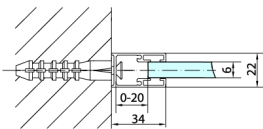

ZOOM Side Panel 800mm, clear glass

Order code: ZL3280

Size

Height: 1900 mm

Depth: 800 mm

Properties

Warranty: 2 years

Technical sheet

ARTICLE	A	B	C	ARTICLE	D
ZL1390	870-890	330	470	ZL3270	670-690
ZL1310	970-990	430	520	ZL3280	770-790
ZL1311	1070-1090	480	570	ZL3290	870-890
ZL1312	1170-1190	530	620	ZL3210	970-990
ZL1313	1270-1290	630	620		
ZL1314	1370-1390	730	620		
ZL1315	1470-1490	830	620		