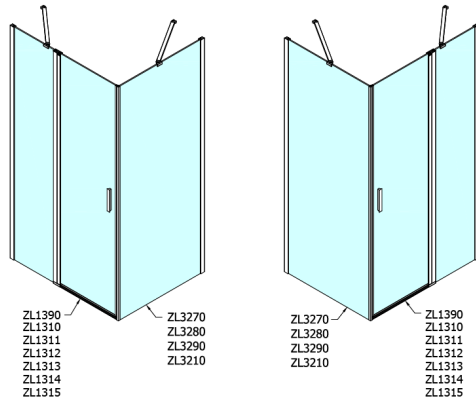

ZOOM Side Panel 800mm, clear glass

Order code: ZL3280

Size

Height: 1900 mm

Depth: 800 mm

Properties

Warranty: 2 years

Technical sheet

ARTICLE	A	B	C	ARTICLE	D
ZL1390	870-890	330	470	ZL3270	670-690
ZL1310	970-990	430	520	ZL3280	770-790
ZL1311	1070-1090	480	570	ZL3290	870-890
ZL1312	1170-1190	530	620	ZL3210	970-990
ZL1313	1270-1290	630	620		
ZL1314	1370-1390	730	620		
ZL1315	1470-1490	830	620		