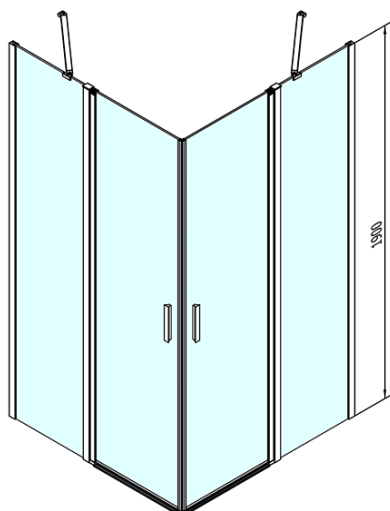

# Product list

Order code: **ZL5416**

**ZOOM LINE Square Shower Enclosure 1000x1000mm, clear glass**

ZL5416