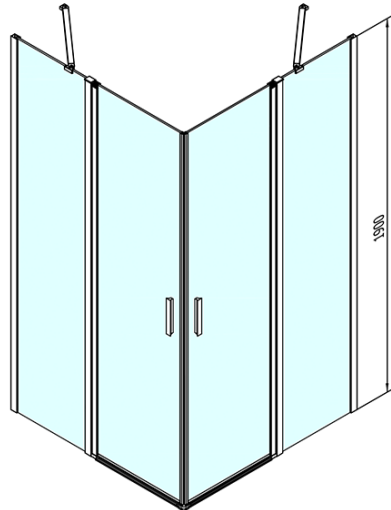

ZOOM Square Shower Enclosure 1000x1000mm, clear glass

Order code: ZL5416

Basic information

Brand: Polysan
Series: ZOOM

Size

Width: 1000 mm
Height: 1900 mm
Depth: 1000 mm

Properties

Profile colour: Chrome - polished aluminum
Shape: Square with corner entry
Type of opening: Double pivot door
Opening width: 690 mm
Glass colour: TRANSPARENT glass
Glass finish: Antidrop
Glass thickness: 6 mm
Properties: Frameless design, Opening outside and inside
Weight / Piece: 60.0 kg
Packaging: 1 Piece
Warranty: 2 years

Spare parts

Acrylic seal glass/floor (shower tray), length 1000mm for 6mm glass (Order code: 309D-06)

ZOOM Square Shower Enclosure 1000x1000mm, clear glass

Technical sheet

ZL5416