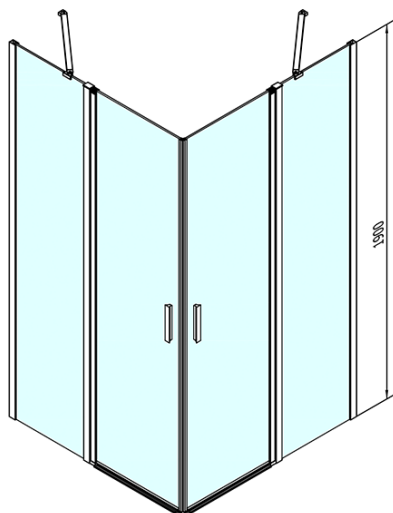

Product list

Order code: **ZL5415**

ZOOM LINE Square Shower Enclosure 900x900mm, clear glass

ZL5415