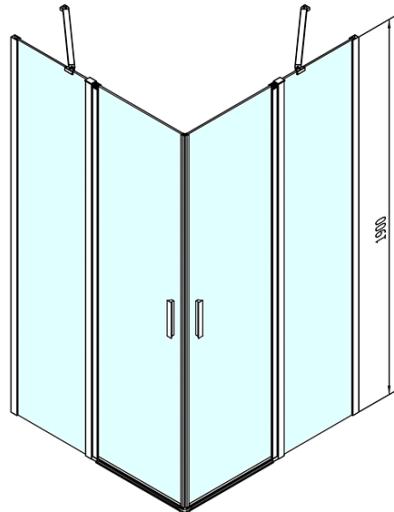

ZOOM Square Shower Enclosure 900x900mm, clear glass

Technical sheet

ZL5415