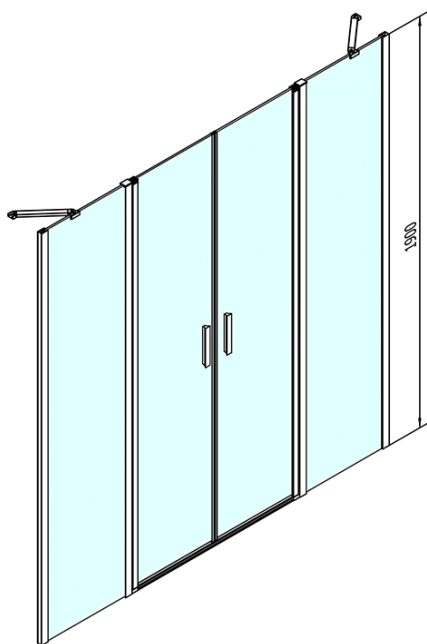

Product list

Order code: **ZL1417**

ZOOM LINE Shower Door 1800mm, clear glass

ZL1417