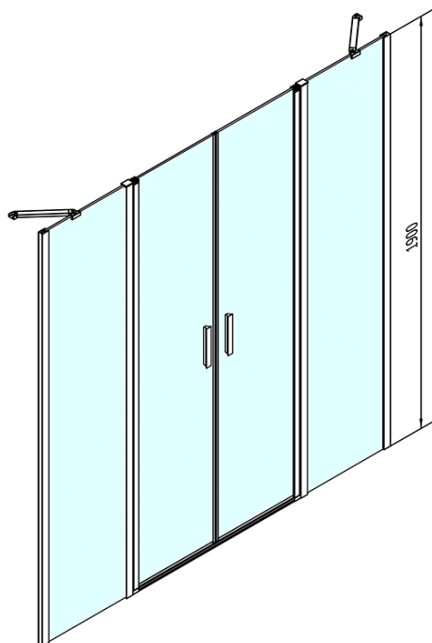

### Size

**Width:** 1800 mm

**Height:** 1900 mm

### Properties

**Profile colour:** Chrome - polished aluminum

**Shape:** Alcove door

**Type of opening:** Double pivot door

**Opening width:** 820 mm

**Glass colour:** TRANSPARENT glass

**Glass finish:** Antidrop

**Glass thickness:** 6 mm

**Installation width from:** 1760 mm

**Installation width up to:** 1800 mm

**Properties:** Frameless design, Opening outside and inside

**Weight / Piece:** 54.0 kg

**Packaging:** 1 Piece

### Spare parts

Acrylic seal glass/floor (shower tray), length 1000mm for 6mm glass (Order code: 309D-06)

Technical sheet

ZL1417