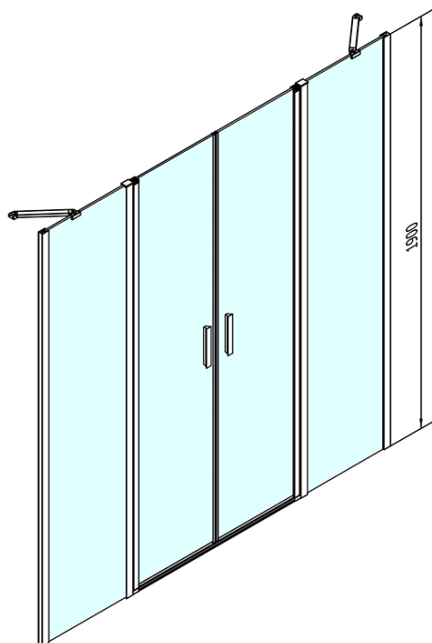

Technical sheet

ZL1417