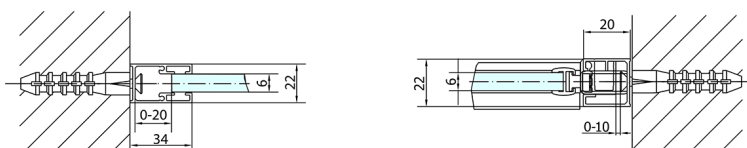

ZOOM Shower Door 1500mm, clear glass

Order code: ZL1315

Size

Width: 1500 mm

Height: 1900 mm

Properties

Warranty: 2 years

Technical sheet

ZOOM Shower Door 1500mm, clear glass

	B
ZL1315-ZL3270	670-690
ZL1315-ZL3280	770-790
ZL1315-ZL3290	870-890
ZL1315-ZL3210	970-990