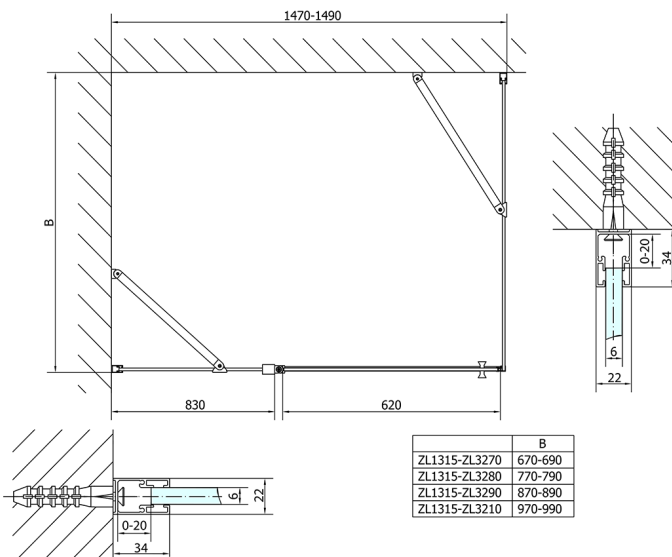

ZOOM Shower Door 1500mm, clear glass

Order code: ZL1315

Size

Width: 1500 mm

Height: 1900 mm

Properties

Warranty: 2 years

Technical sheet

ZOOM Shower Door 1500mm, clear glass

	B
ZL1315-ZL3270	670-690
ZL1315-ZL3280	770-790
ZL1315-ZL3290	870-890
ZL1315-ZL3210	970-990