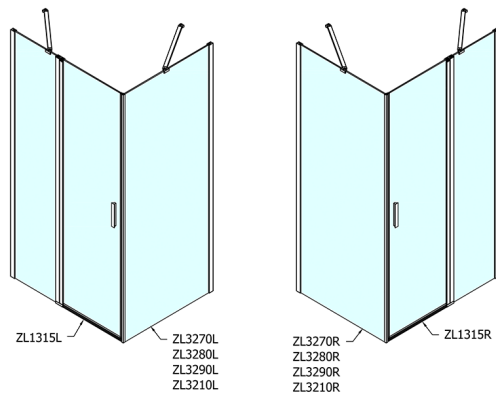

ZOOM Shower Door 1500mm, clear glass

Order code: ZL1315

Size

Width: 1500 mm

Height: 1900 mm

Properties

Warranty: 2 years

Technical sheet

ZOOM Shower Door 1500mm, clear glass

	B
ZL1315-ZL3270	670-690
ZL1315-ZL3280	770-790
ZL1315-ZL3290	870-890
ZL1315-ZL3210	970-990