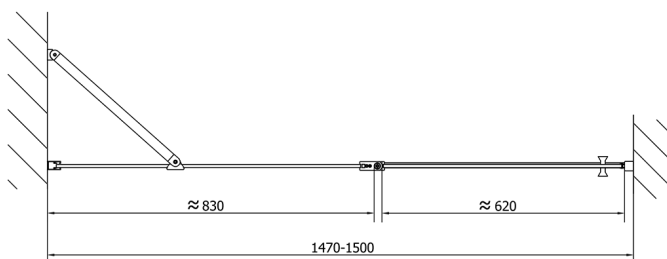

ZOOM Shower Door 1500mm, clear glass

Order code: ZL1315

Size

Width: 1500 mm

Height: 1900 mm

Properties

Warranty: 2 years

Technical sheet

ZOOM Shower Door 1500mm, clear glass

	B
ZL1315-ZL3270	670-690
ZL1315-ZL3280	770-790
ZL1315-ZL3290	870-890
ZL1315-ZL3210	970-990