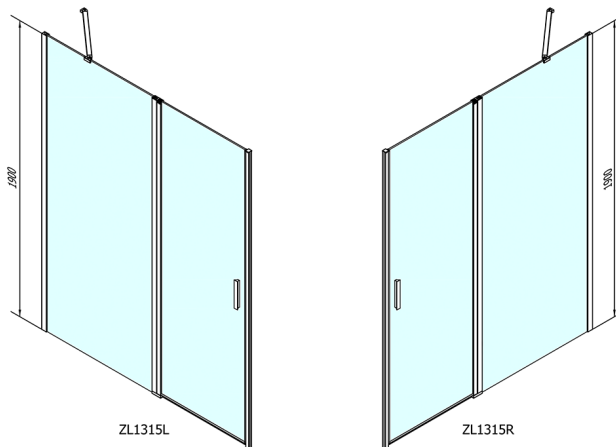

ZOOM Shower Door 1500mm, clear glass

Order code: ZL1315

Size

Width: 1500 mm

Height: 1900 mm

Properties

Warranty: 2 years

Technical sheet

ZOOM Shower Door 1500mm, clear glass

	B
ZL1315-ZL3270	670-690
ZL1315-ZL3280	770-790
ZL1315-ZL3290	870-890
ZL1315-ZL3210	970-990