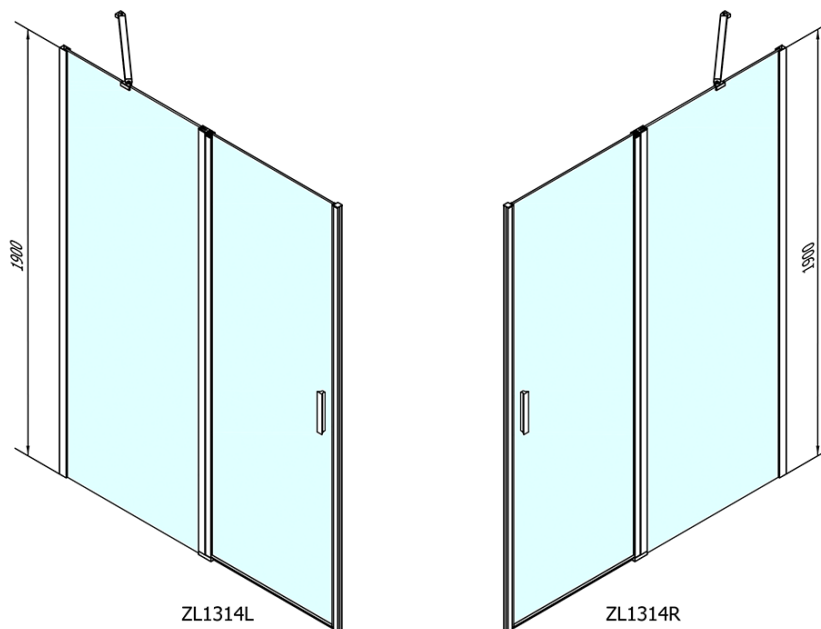

ZOOM Shower Door 1400mm, clear glass

Order code: ZL1314

Basic information

Brand: Polysan

Series: ZOOM

Size

Width: 1400 mm

Height: 1900 mm

Properties

Profile colour: Chrome - polished aluminum

Shape: Alcove door

Type of opening: Single pivot door

Opening direction: Versatile

Opening width: 620 mm

Glass colour: TRANSPARENT glass

Glass finish: Antidrop

Glass thickness: 6 mm

Installation width from: 1370 mm

Installation width up to: 1400 mm

Properties: Frameless design, Opening outside and inside

Weight / Piece: 42.5 kg

Packaging: 1 Piece

Warranty: 2 years

Spare parts

Acrylic seal glass/floor (shower tray), length 1000mm for 6mm glass (Order code: 309D-06)

Technical sheet

ZOOM Shower Door 1400mm, clear glass

	B
ZL1314-ZL3270	670-690
ZL1314-ZL3280	770-790
ZL1314-ZL3290	870-890
ZL1314-ZL3210	970-990