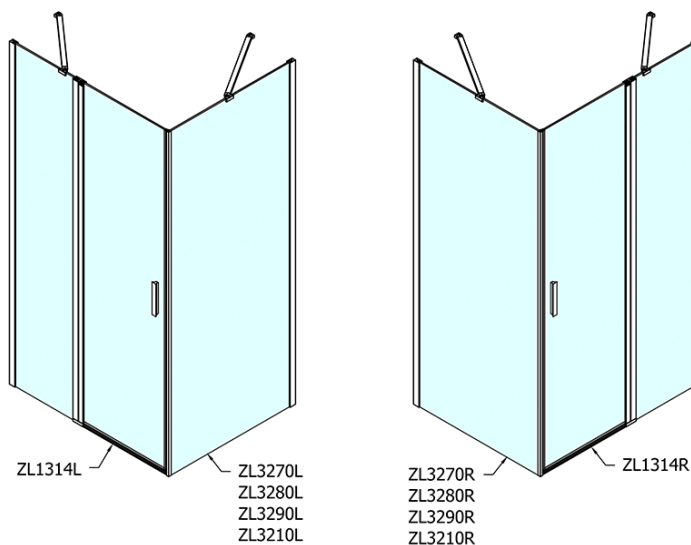

ZOOM Shower Door 1400mm, clear glass

Order code: ZL1314

Basic information

Brand: Polysan

Series: ZOOM

Size

Width: 1400 mm

Height: 1900 mm

Properties

Profile colour: Chrome - polished aluminum

Shape: Alcove door

Type of opening: Single pivot door

Opening direction: Versatile

Opening width: 620 mm

Glass colour: TRANSPARENT glass

Glass finish: Antidrop

Glass thickness: 6 mm

Installation width from: 1370 mm

Installation width up to: 1400 mm

Properties: Frameless design, Opening outside and inside

Weight / Piece: 42.5 kg

Packaging: 1 Piece

Warranty: 2 years

Spare parts

Acrylic seal glass/floor (shower tray), length 1000mm for 6mm glass (Order code: 309D-06)

Technical sheet

ZOOM Shower Door 1400mm, clear glass

	B
ZL1314-ZL3270	670-690
ZL1314-ZL3280	770-790
ZL1314-ZL3290	870-890
ZL1314-ZL3210	970-990