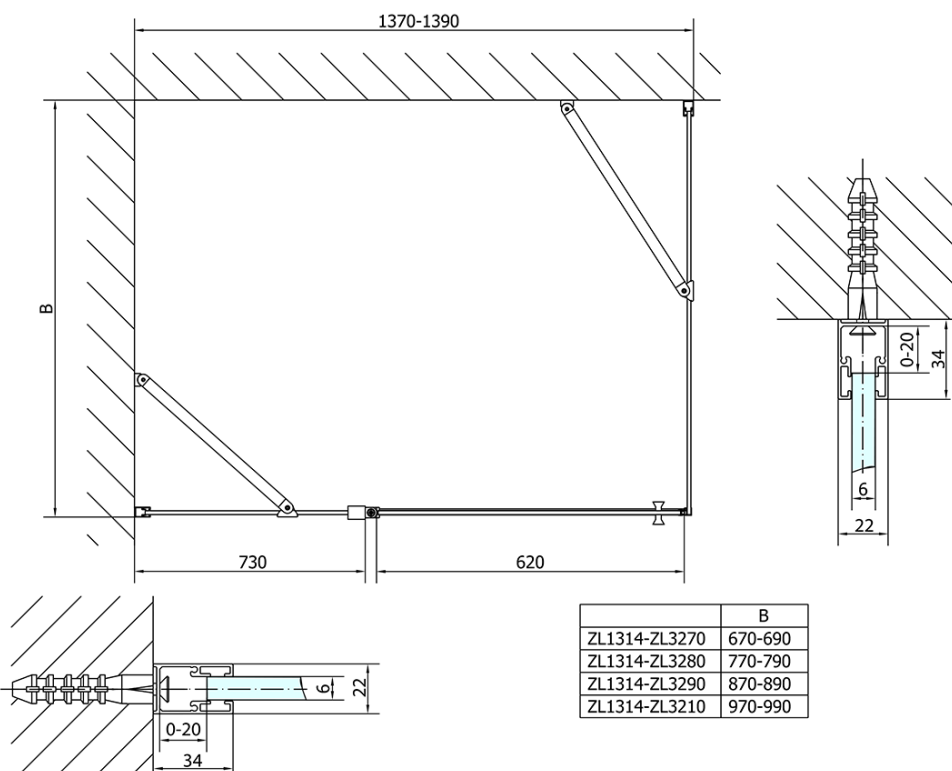

ZOOM Shower Door 1400mm, clear glass

Order code: ZL1314

Basic information

Brand: Polysan

Series: ZOOM

Size

Width: 1400 mm

Height: 1900 mm

Properties

Profile colour: Chrome - polished aluminum

Shape: Alcove door

Type of opening: Single pivot door

Opening direction: Versatile

Opening width: 620 mm

Glass colour: TRANSPARENT glass

Glass finish: Antidrop

Glass thickness: 6 mm

Installation width from: 1370 mm

Installation width up to: 1400 mm

Properties: Frameless design, Opening outside and inside

Weight / Piece: 42.5 kg

Packaging: 1 Piece

Warranty: 2 years

Spare parts

Acrylic seal glass/floor (shower tray), length 1000mm for 6mm glass (Order code: 309D-06)

Technical sheet

ZOOM Shower Door 1400mm, clear glass

	B
ZL1314-ZL3270	670-690
ZL1314-ZL3280	770-790
ZL1314-ZL3290	870-890
ZL1314-ZL3210	970-990