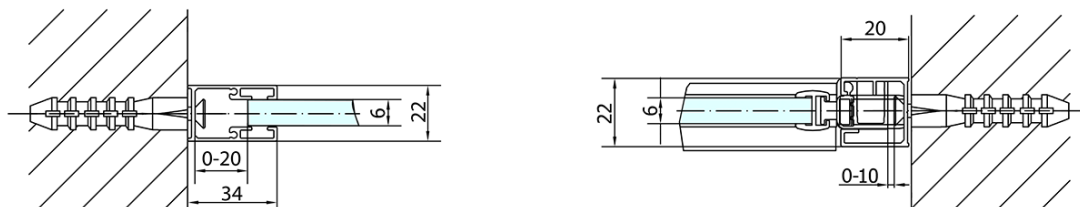

ZOOM Shower Door 1400mm, clear glass

Order code: ZL1314

Basic information

Brand: Polysan

Series: ZOOM

Size

Width: 1400 mm

Height: 1900 mm

Properties

Profile colour: Chrome - polished aluminum

Shape: Alcove door

Type of opening: Single pivot door

Opening direction: Versatile

Opening width: 620 mm

Glass colour: TRANSPARENT glass

Glass finish: Antidrop

Glass thickness: 6 mm

Installation width from: 1370 mm

Installation width up to: 1400 mm

Properties: Frameless design, Opening outside and inside

Weight / Piece: 42.5 kg

Packaging: 1 Piece

Warranty: 2 years

Spare parts

Acrylic seal glass/floor (shower tray), length 1000mm for 6mm glass (Order code: 309D-06)

Technical sheet

ZOOM Shower Door 1400mm, clear glass

	B
ZL1314-ZL3270	670-690
ZL1314-ZL3280	770-790
ZL1314-ZL3290	870-890
ZL1314-ZL3210	970-990