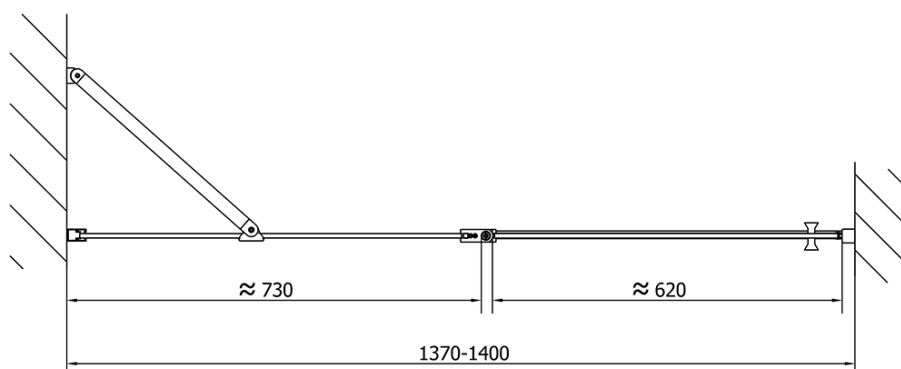

ZOOM Shower Door 1400mm, clear glass

Order code: ZL1314

Basic information

Brand: Polysan

Series: ZOOM

Size

Width: 1400 mm

Height: 1900 mm

Properties

Profile colour: Chrome - polished aluminum

Shape: Alcove door

Type of opening: Single pivot door

Opening direction: Versatile

Opening width: 620 mm

Glass colour: TRANSPARENT glass

Glass finish: Antidrop

Glass thickness: 6 mm

Installation width from: 1370 mm

Installation width up to: 1400 mm

Properties: Frameless design, Opening outside and inside

Weight / Piece: 42.5 kg

Packaging: 1 Piece

Warranty: 2 years

Spare parts

Acrylic seal glass/floor (shower tray), length 1000mm for 6mm glass (Order code: 309D-06)

Technical sheet

ZOOM Shower Door 1400mm, clear glass

	B
ZL1314-ZL3270	670-690
ZL1314-ZL3280	770-790
ZL1314-ZL3290	870-890
ZL1314-ZL3210	970-990