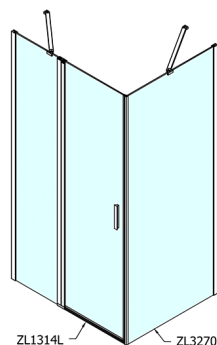

B
ZL1314-ZL3270	670-690
ZL1314-ZL3280	770-790
ZL1314-ZL3290	870-890
ZL1314-ZL3210	970-990