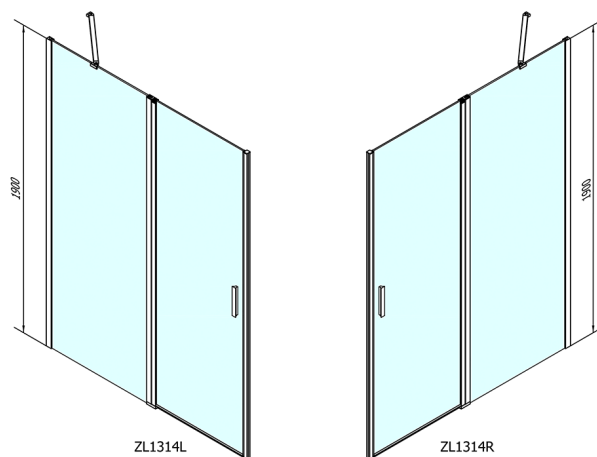

Technical sheet