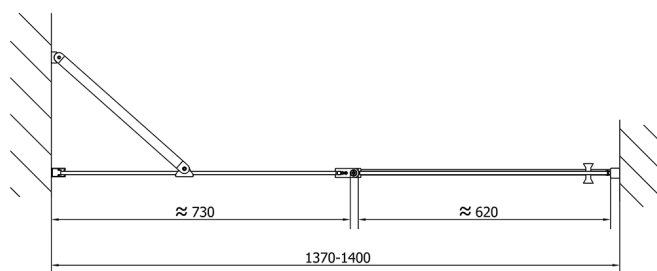

Technical sheet