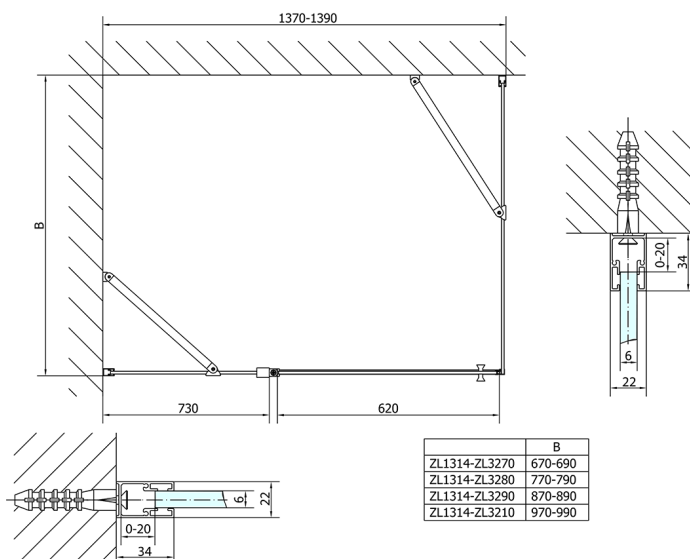

## ZOOM Shower Door 1400mm, clear glass

Order code: ZL1314

### Size

Width: 1400 mm

Height: 1900 mm

## Technical sheet

ZL1314L  
ZL3270L  
ZL3280L  
ZL3290L  
ZL3210L

ZL3270R  
ZL3280R  
ZL3290R  
ZL3210R  
ZL1314R

	B
ZL1314-ZL3270	670-690
ZL1314-ZL3280	770-790
ZL1314-ZL3290	870-890
ZL1314-ZL3210	970-990