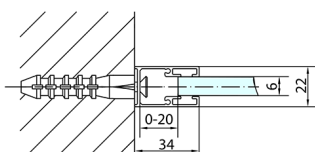

Technical sheet