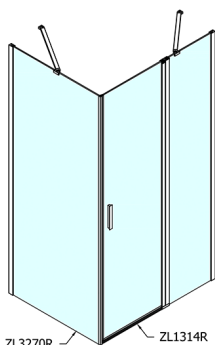

## ZOOM Shower Door 1400mm, clear glass

Order code: ZL1314

### Size

Width: 1400 mm

Height: 1900 mm

## Technical sheet

ZL1314L  
ZL3270L  
ZL3280L  
ZL3290L  
ZL3210L

ZL3270R  
ZL3280R  
ZL3290R  
ZL3210R  
ZL1314R

	B
ZL1314-ZL3270	670-690
ZL1314-ZL3280	770-790
ZL1314-ZL3290	870-890
ZL1314-ZL3210	970-990