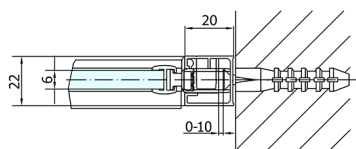

Technical sheet