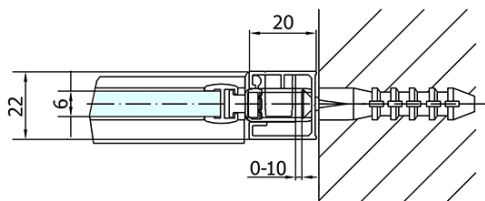

### Size

**Width:** 1300 mm

**Height:** 1900 mm

### Properties

**Profile colour:** Chrome - polished aluminum

**Shape:** Alcove door

**Type of opening:** Single pivot door

**Opening direction:** Versatile

**Opening width:** 620 mm

**Glass colour:** TRANSPARENT glass

**Glass finish:** Antidrop

**Glass thickness:** 6 mm

**Installation width from:** 1270 mm

**Installation width up to:** 1300 mm

**Properties:** Frameless design, Opening outside and inside

**Weight / Piece:** 39.5 kg

### Spare parts

Acrylic seal glass/floor (shower tray), length 1000mm for 6mm glass (Order code: 309D-06)

Technical sheet

ZL1313L  
ZL3270L  
ZL3280L  
ZL3290L  
ZL3210L

ZL3270R  
ZL3280R  
ZL3290R  
ZL3210R  
ZL1313R