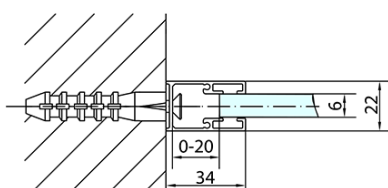

### Size

**Width:** 1300 mm

**Height:** 1900 mm

### Properties

**Profile colour:** Chrome - polished aluminum

**Shape:** Alcove door

**Type of opening:** Single pivot door

**Opening direction:** Versatile

**Opening width:** 620 mm

**Glass colour:** TRANSPARENT glass

**Glass finish:** Antidrop

**Glass thickness:** 6 mm

**Installation width from:** 1270 mm

**Installation width up to:** 1300 mm

**Properties:** Frameless design, Opening outside and inside

**Weight / Piece:** 39.5 kg

### Spare parts

Acrylic seal glass/floor (shower tray), length 1000mm for 6mm glass (Order code: 309D-06)

Technical sheet

ZL1313L  
ZL3270L  
ZL3280L  
ZL3290L  
ZL3210L

ZL3270R  
ZL3280R  
ZL3290R  
ZL3210R  
ZL1313R