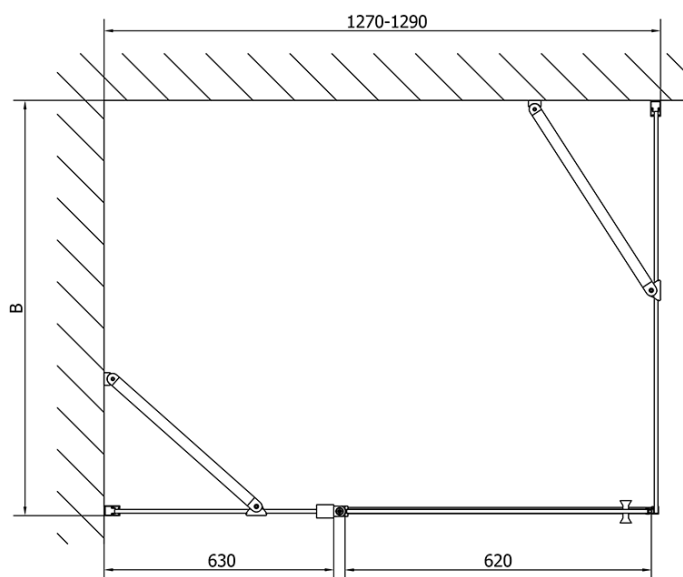

### Size

**Width:** 1300 mm

**Height:** 1900 mm

### Properties

**Profile colour:** Chrome - polished aluminum

**Shape:** Alcove door

**Type of opening:** Single pivot door

**Opening direction:** Versatile

**Opening width:** 620 mm

**Glass colour:** TRANSPARENT glass

**Glass finish:** Antidrop

**Glass thickness:** 6 mm

**Installation width from:** 1270 mm

**Installation width up to:** 1300 mm

**Properties:** Frameless design, Opening outside and inside

**Weight / Piece:** 39.5 kg

### Spare parts

Acrylic seal glass/floor (shower tray), length 1000mm for 6mm glass (Order code: 309D-06)

Technical sheet

ZL1313L  
ZL3270L  
ZL3280L  
ZL3290L  
ZL3210L

ZL3270R  
ZL3280R  
ZL3290R  
ZL3210R  
ZL1313R