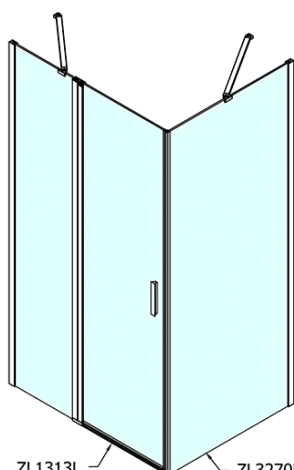

### Size

**Width:** 1300 mm

**Height:** 1900 mm

### Properties

**Profile colour:** Chrome - polished aluminum

**Shape:** Alcove door

**Type of opening:** Single pivot door

**Opening direction:** Versatile

**Opening width:** 620 mm

**Glass colour:** TRANSPARENT glass

**Glass finish:** Antidrop

**Glass thickness:** 6 mm

**Installation width from:** 1270 mm

**Installation width up to:** 1300 mm

**Properties:** Frameless design, Opening outside and inside

**Weight / Piece:** 39.5 kg

### Spare parts

Acrylic seal glass/floor (shower tray), length 1000mm for 6mm glass (Order code: 309D-06)

Technical sheet

ZL1313L  
ZL3270L  
ZL3280L  
ZL3290L  
ZL3210L

ZL3270R  
ZL3280R  
ZL3290R  
ZL3210R  
ZL1313R