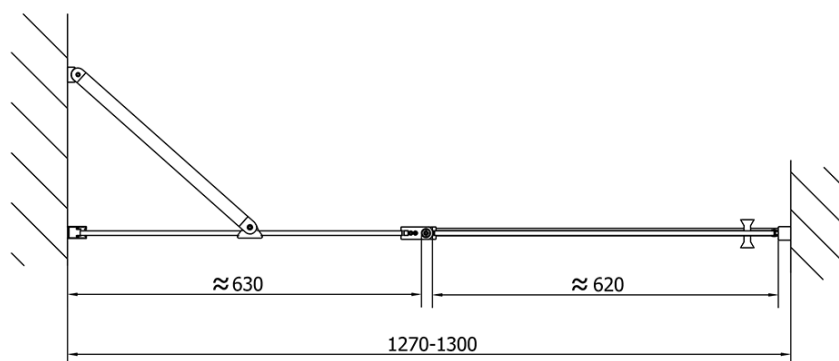

### Size

**Width:** 1300 mm

**Height:** 1900 mm

### Properties

**Profile colour:** Chrome - polished aluminum

**Shape:** Alcove door

**Type of opening:** Single pivot door

**Opening direction:** Versatile

**Opening width:** 620 mm

**Glass colour:** TRANSPARENT glass

**Glass finish:** Antidrop

**Glass thickness:** 6 mm

**Installation width from:** 1270 mm

**Installation width up to:** 1300 mm

**Properties:** Frameless design, Opening outside and inside

**Weight / Piece:** 39.5 kg

### Spare parts

Acrylic seal glass/floor (shower tray), length 1000mm for 6mm glass (Order code: 309D-06)

Technical sheet

ZL1313L  
ZL3270L  
ZL3280L  
ZL3290L  
ZL3210L

ZL3270R  
ZL3280R  
ZL3290R  
ZL3210R  
ZL1313R