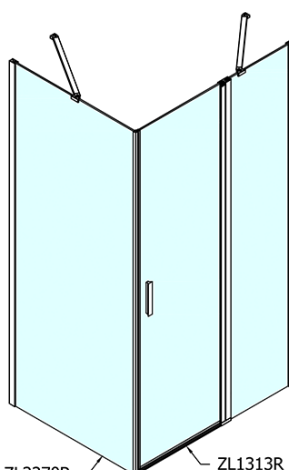

### Size

**Width:** 1300 mm

**Height:** 1900 mm

### Properties

**Profile colour:** Chrome - polished aluminum

**Shape:** Alcove door

**Type of opening:** Single pivot door

**Opening direction:** Versatile

**Opening width:** 620 mm

**Glass colour:** TRANSPARENT glass

**Glass finish:** Antidrop

**Glass thickness:** 6 mm

**Installation width from:** 1270 mm

**Installation width up to:** 1300 mm

**Properties:** Frameless design, Opening outside and inside

**Weight / Piece:** 39.5 kg

### Spare parts

Acrylic seal glass/floor (shower tray), length 1000mm for 6mm glass (Order code: 309D-06)

Technical sheet

ZL1313L  
ZL3270L  
ZL3280L  
ZL3290L  
ZL3210L

ZL3270R  
ZL3280R  
ZL3290R  
ZL3210R  
ZL1313R