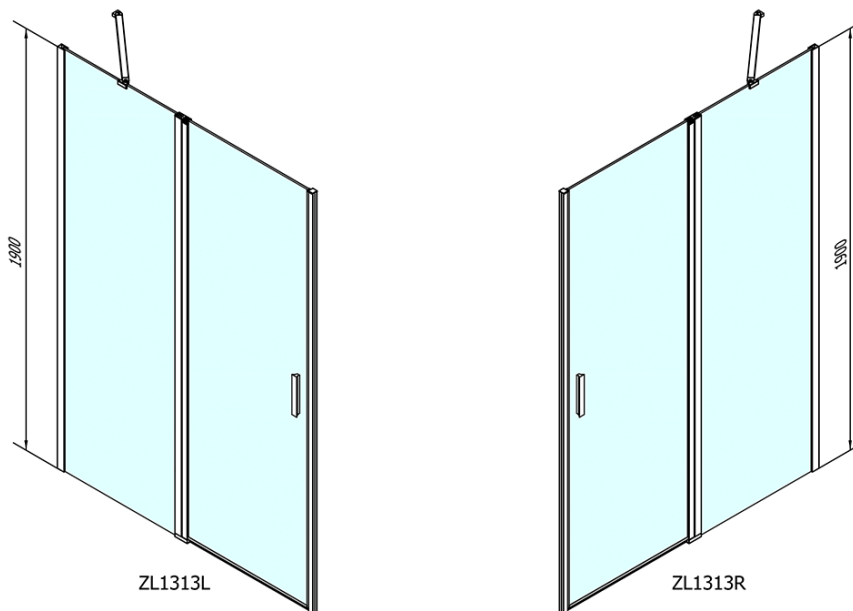

### Size

**Width:** 1300 mm

**Height:** 1900 mm

### Properties

**Profile colour:** Chrome - polished aluminum

**Shape:** Alcove door

**Type of opening:** Single pivot door

**Opening direction:** Versatile

**Opening width:** 620 mm

**Glass colour:** TRANSPARENT glass

**Glass finish:** Antidrop

**Glass thickness:** 6 mm

**Installation width from:** 1270 mm

**Installation width up to:** 1300 mm

**Properties:** Frameless design, Opening outside and inside

**Weight / Piece:** 39.5 kg

### Spare parts

Acrylic seal glass/floor (shower tray), length 1000mm for 6mm glass (Order code: 309D-06)

Technical sheet

ZL1313L  
ZL3270L  
ZL3280L  
ZL3290L  
ZL3210L

ZL3270R  
ZL3280R  
ZL3290R  
ZL3210R  
ZL1313R