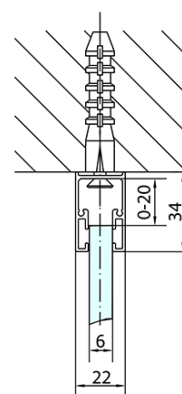

### Size

**Width:** 1300 mm

**Height:** 1900 mm

### Properties

**Profile colour:** Chrome - polished aluminum

**Shape:** Alcove door

**Type of opening:** Single pivot door

**Opening direction:** Versatile

**Opening width:** 620 mm

**Glass colour:** TRANSPARENT glass

**Glass finish:** Antidrop

**Glass thickness:** 6 mm

**Installation width from:** 1270 mm

**Installation width up to:** 1300 mm

**Properties:** Frameless design, Opening outside and inside

**Weight / Piece:** 39.5 kg

### Spare parts

Acrylic seal glass/floor (shower tray), length 1000mm for 6mm glass (Order code: 309D-06)

Technical sheet

ZL1313L  
ZL3270L  
ZL3280L  
ZL3290L  
ZL3210L

ZL3270R  
ZL3280R  
ZL3290R  
ZL3210R  
ZL1313R