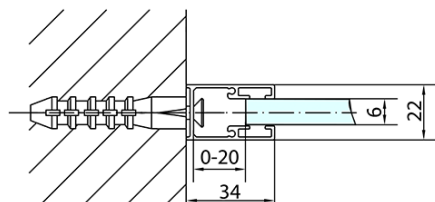

### Size

**Width:** 1300 mm

**Height:** 1900 mm

### Properties

**Profile colour:** Chrome - polished aluminum

**Shape:** Alcove door

**Type of opening:** Single pivot door

**Opening direction:** Versatile

**Opening width:** 620 mm

**Glass colour:** TRANSPARENT glass

**Glass finish:** Antidrop

**Glass thickness:** 6 mm

**Installation width from:** 1270 mm

**Installation width up to:** 1300 mm

**Properties:** Frameless design, Opening outside and inside

**Weight / Piece:** 39.5 kg

### Spare parts

Acrylic seal glass/floor (shower tray), length 1000mm for 6mm glass (Order code: 309D-06)

Technical sheet

ZL1313L  
ZL3270L  
ZL3280L  
ZL3290L  
ZL3210L

ZL3270R  
ZL3280R  
ZL3290R  
ZL3210R  
ZL1313R