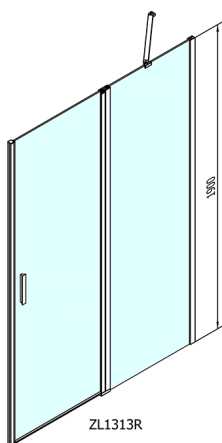

# ZOOM Shower Door 1300mm, clear glass

Order code: ZL1313

## Size

Width: 1300 mm

Height: 1900 mm

# ZOOM Shower Door 1300mm, clear glass

ZL1313L  
ZL3270L  
ZL3280L  
ZL3290L  
ZL3210L

ZL3270R  
ZL3280R  
ZL3290R  
ZL3210R