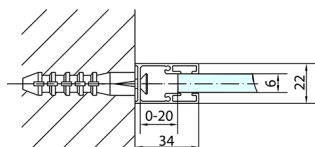

Technical sheet