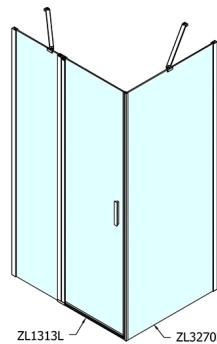

# ZOOM Shower Door 1300mm, clear glass

Order code: ZL1313

## Size

Width: 1300 mm

Height: 1900 mm

# ZOOM Shower Door 1300mm, clear glass

ZL1313L  
ZL3270L  
ZL3280L  
ZL3290L  
ZL3210L

ZL3270R  
ZL3280R  
ZL3290R  
ZL3210R