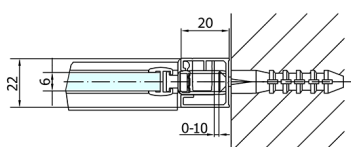

Technical sheet