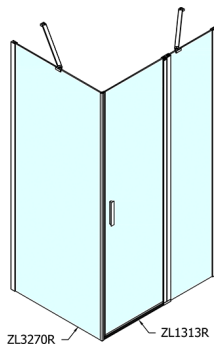

# ZOOM Shower Door 1300mm, clear glass

Order code: ZL1313

## Size

Width: 1300 mm

Height: 1900 mm

# ZOOM Shower Door 1300mm, clear glass

ZL1313L  
ZL3270L  
ZL3280L  
ZL3290L  
ZL3210L

ZL3270R  
ZL3280R  
ZL3290R  
ZL3210R