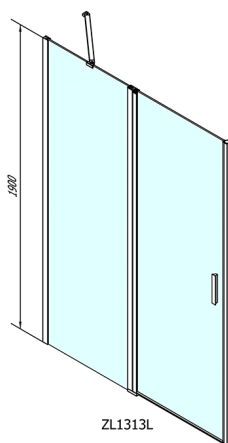

# ZOOM Shower Door 1300mm, clear glass

Order code: ZL1313

## Size

Width: 1300 mm

Height: 1900 mm

# ZOOM Shower Door 1300mm, clear glass

ZL1313L  
ZL3270L  
ZL3280L  
ZL3290L  
ZL3210L

ZL3270R  
ZL3280R  
ZL3290R  
ZL3210R