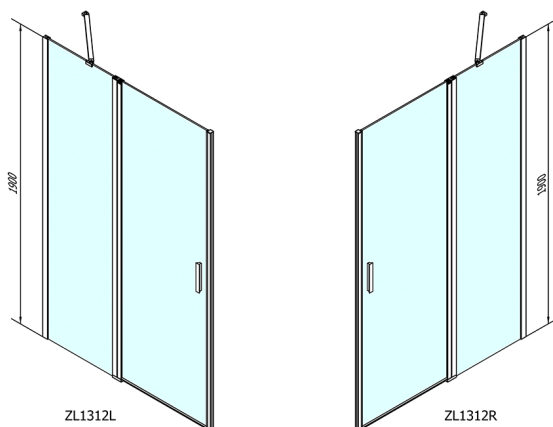

ZOOM Shower Door 1200mm, clear glass

Order code: ZL1312

Size

Width: 1200 mm

Height: 1900 mm

Properties

Warranty: 2 years

Technical sheet

ZOOM Shower Door 1200mm, clear glass

ZL1312L

ZL3270L
ZL3280L
ZL3290L
ZL3210L

ZL3270R
ZL3280R
ZL3290R
ZL3210R