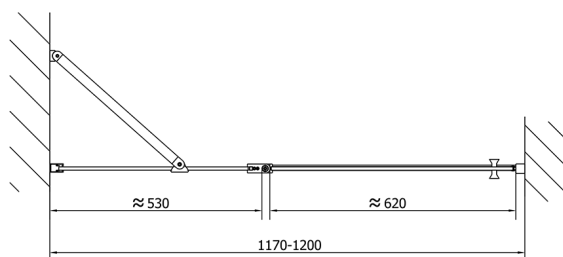

ZOOM Shower Door 1200mm, clear glass

Order code: ZL1312

Size

Width: 1200 mm

Height: 1900 mm

Properties

Warranty: 2 years

Technical sheet

ZOOM Shower Door 1200mm, clear glass

ZL1312L

ZL3270L
ZL3280L
ZL3290L
ZL3210L

ZL3270R
ZL3280R
ZL3290R
ZL3210R