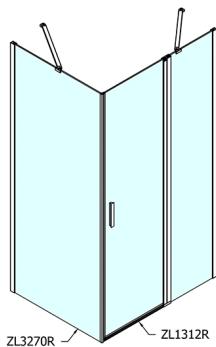

ZOOM Shower Door 1200mm, clear glass

Order code: ZL1312

Size

Width: 1200 mm

Height: 1900 mm

Properties

Warranty: 2 years

Technical sheet

ZOOM Shower Door 1200mm, clear glass

ZL1312L

ZL3270L
ZL3280L
ZL3290L
ZL3210L

ZL3270R
ZL3280R
ZL3290R
ZL3210R