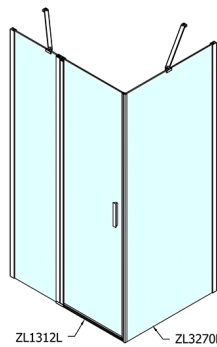

ZOOM Shower Door 1200mm, clear glass

Order code: ZL1312

Size

Width: 1200 mm

Height: 1900 mm

Properties

Warranty: 2 years

Technical sheet

ZOOM Shower Door 1200mm, clear glass

ZL1312L

ZL3270L
ZL3280L
ZL3290L
ZL3210L

ZL3270R
ZL3280R
ZL3290R
ZL3210R