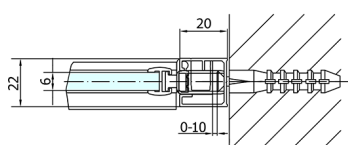

ZOOM Shower Door 1200mm, clear glass

Order code: ZL1312

Size

Width: 1200 mm

Height: 1900 mm

Properties

Warranty: 2 years

Technical sheet

ZOOM Shower Door 1200mm, clear glass

ZL1312L

ZL3270L
ZL3280L
ZL3290L
ZL3210L

ZL3270R
ZL3280R
ZL3290R
ZL3210R