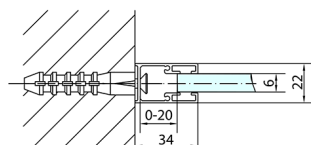

ZOOM Shower Door 1200mm, clear glass

Order code: ZL1312

Size

Width: 1200 mm

Height: 1900 mm

Properties

Warranty: 2 years

Technical sheet

ZOOM Shower Door 1200mm, clear glass

ZL1312L

ZL3270L
ZL3280L
ZL3290L
ZL3210L

ZL3270R
ZL3280R
ZL3290R
ZL3210R