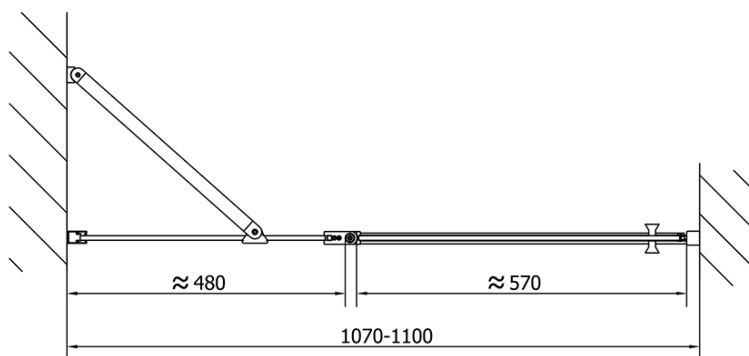

### Size

**Width:** 1100 mm

**Height:** 1900 mm

### Properties

**Profile colour:** Chrome - polished aluminum

**Shape:** Alcove door

**Type of opening:** Single pivot door

**Opening direction:** Versatile

**Opening width:** 570 mm

**Glass colour:** TRANSPARENT glass

**Glass finish:** Antidrop

**Glass thickness:** 6 mm

**Installation width from:** 1070 mm

**Installation width up to:** 1100 mm

**Properties:** Frameless design, Opening outside and inside

**Weight / Piece:** 33.5 kg

### Spare parts

Bottom seal for door, glass 6mm, 1000mm (Order code: 309D-06)

Technical sheet

ZL1311L

ZL1311R

ZL1311L  
ZL3270L  
ZL3280L  
ZL3290L  
ZL3210L

ZL3270R  
ZL3280R  
ZL3290R  
ZL3210R  
ZL1311R

	B
ZL1311-ZL3270	670-690
ZL1311-ZL3280	770-790
ZL1311-ZL3290	870-890
ZL1311-ZL3210	970-990