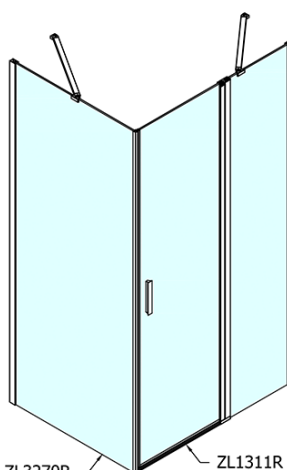

### Size

**Width:** 1100 mm

**Height:** 1900 mm

### Properties

**Profile colour:** Chrome - polished aluminum

**Shape:** Alcove door

**Type of opening:** Single pivot door

**Opening direction:** Versatile

**Opening width:** 570 mm

**Glass colour:** TRANSPARENT glass

**Glass finish:** Antidrop

**Glass thickness:** 6 mm

**Installation width from:** 1070 mm

**Installation width up to:** 1100 mm

**Properties:** Frameless design, Opening outside and inside

**Weight / Piece:** 33.5 kg

### Spare parts

Bottom seal for door, glass 6mm, 1000mm (Order code: 309D-06)

Technical sheet

ZL1311L

ZL1311R

ZL1311L  
ZL3270L  
ZL3280L  
ZL3290L  
ZL3210L

ZL3270R  
ZL3280R  
ZL3290R  
ZL3210R  
ZL1311R

	B
ZL1311-ZL3270	670-690
ZL1311-ZL3280	770-790
ZL1311-ZL3290	870-890
ZL1311-ZL3210	970-990