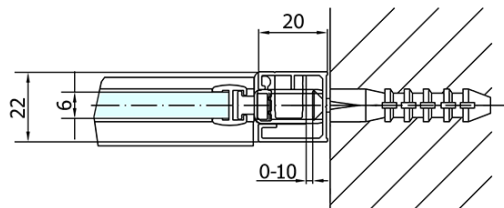

### Size

**Width:** 1100 mm

**Height:** 1900 mm

### Properties

**Profile colour:** Chrome - polished aluminum

**Shape:** Alcove door

**Type of opening:** Single pivot door

**Opening direction:** Versatile

**Opening width:** 570 mm

**Glass colour:** TRANSPARENT glass

**Glass finish:** Antidrop

**Glass thickness:** 6 mm

**Installation width from:** 1070 mm

**Installation width up to:** 1100 mm

**Properties:** Frameless design, Opening outside and inside

**Weight / Piece:** 33.5 kg

### Spare parts

Bottom seal for door, glass 6mm, 1000mm (Order code: 309D-06)

Technical sheet

ZL1311L

ZL1311R

ZL1311L  
ZL3270L  
ZL3280L  
ZL3290L  
ZL3210L

ZL3270R  
ZL3280R  
ZL3290R  
ZL3210R  
ZL1311R

	B
ZL1311-ZL3270	670-690
ZL1311-ZL3280	770-790
ZL1311-ZL3290	870-890
ZL1311-ZL3210	970-990