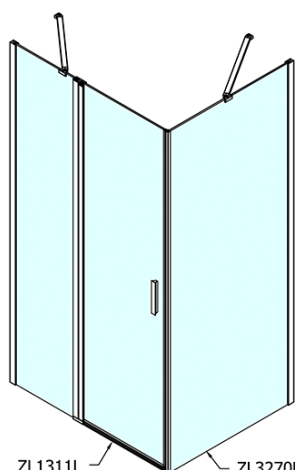

### Size

**Width:** 1100 mm

**Height:** 1900 mm

### Properties

**Profile colour:** Chrome - polished aluminum

**Shape:** Alcove door

**Type of opening:** Single pivot door

**Opening direction:** Versatile

**Opening width:** 570 mm

**Glass colour:** TRANSPARENT glass

**Glass finish:** Antidrop

**Glass thickness:** 6 mm

**Installation width from:** 1070 mm

**Installation width up to:** 1100 mm

**Properties:** Frameless design, Opening outside and inside

**Weight / Piece:** 33.5 kg

### Spare parts

Bottom seal for door, glass 6mm, 1000mm (Order code: 309D-06)

Technical sheet

ZL1311L

ZL1311R

ZL1311L  
ZL3270L  
ZL3280L  
ZL3290L  
ZL3210L

ZL3270R  
ZL3280R  
ZL3290R  
ZL3210R  
ZL1311R

	B
ZL1311-ZL3270	670-690
ZL1311-ZL3280	770-790
ZL1311-ZL3290	870-890
ZL1311-ZL3210	970-990