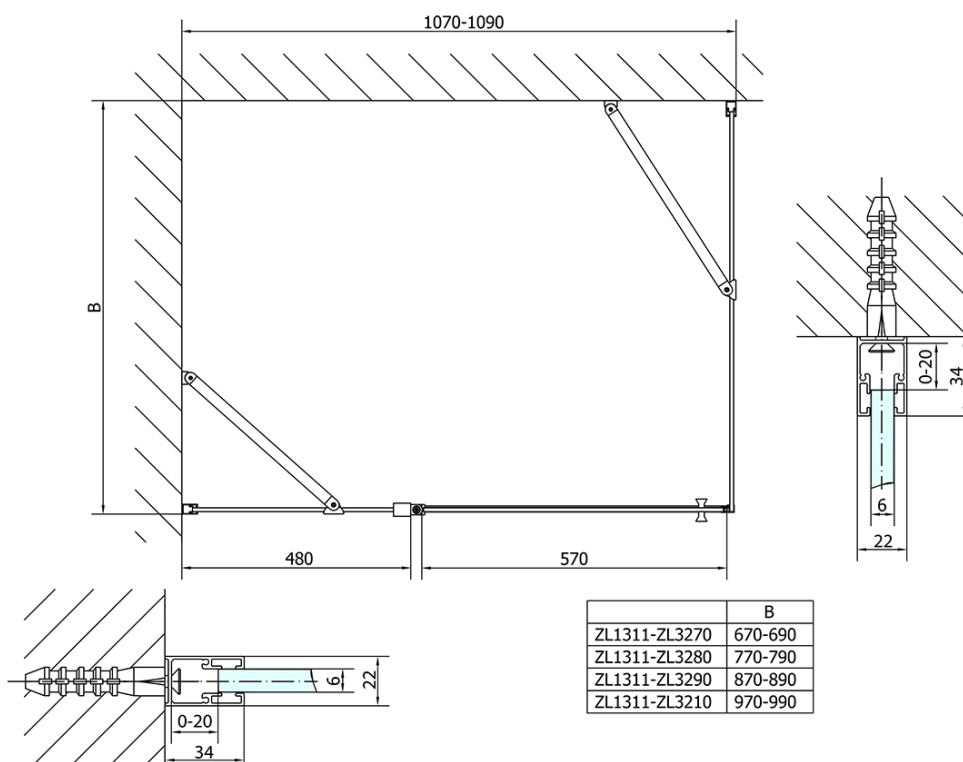

### Size

**Width:** 1100 mm

**Height:** 1900 mm

### Properties

**Profile colour:** Chrome - polished aluminum

**Shape:** Alcove door

**Type of opening:** Single pivot door

**Opening direction:** Versatile

**Opening width:** 570 mm

**Glass colour:** TRANSPARENT glass

**Glass finish:** Antidrop

**Glass thickness:** 6 mm

**Installation width from:** 1070 mm

**Installation width up to:** 1100 mm

**Properties:** Frameless design, Opening outside and inside

**Weight / Piece:** 33.5 kg

### Spare parts

Bottom seal for door, glass 6mm, 1000mm (Order code: 309D-06)

Technical sheet

ZL1311L

ZL1311R

ZL1311L  
ZL3270L  
ZL3280L  
ZL3290L  
ZL3210L

ZL3270R  
ZL3280R  
ZL3290R  
ZL3210R  
ZL1311R

	B
ZL1311-ZL3270	670-690
ZL1311-ZL3280	770-790
ZL1311-ZL3290	870-890
ZL1311-ZL3210	970-990