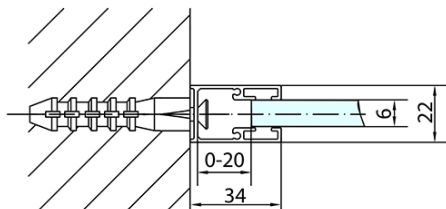

### Size

**Width:** 1100 mm

**Height:** 1900 mm

### Properties

**Profile colour:** Chrome - polished aluminum

**Shape:** Alcove door

**Type of opening:** Single pivot door

**Opening direction:** Versatile

**Opening width:** 570 mm

**Glass colour:** TRANSPARENT glass

**Glass finish:** Antidrop

**Glass thickness:** 6 mm

**Installation width from:** 1070 mm

**Installation width up to:** 1100 mm

**Properties:** Frameless design, Opening outside and inside

**Weight / Piece:** 33.5 kg

### Spare parts

Bottom seal for door, glass 6mm, 1000mm (Order code: 309D-06)

Technical sheet

ZL1311L

ZL1311R

ZL1311L  
ZL3270L  
ZL3280L  
ZL3290L  
ZL3210L

ZL3270R  
ZL3280R  
ZL3290R  
ZL3210R  
ZL1311R

	B
ZL1311-ZL3270	670-690
ZL1311-ZL3280	770-790
ZL1311-ZL3290	870-890
ZL1311-ZL3210	970-990