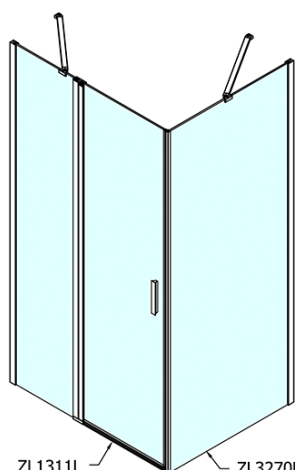

ZOOM Shower Door 1100mm, clear glass

Order code: ZL1311

Basic information

Brand: Polysan

Series: ZOOM

Size

Width: 1100 mm

Height: 1900 mm

Properties

Profile colour: Chrome - polished aluminum

Shape: Alcove door

Type of opening: Single pivot door

Opening direction: Versatile

Opening width: 570 mm

Glass colour: TRANSPARENT glass

Glass finish: Antidrop

Glass thickness: 6 mm

Installation width from: 1070 mm

Installation width up to: 1100 mm

Properties: Frameless design, Opening outside and inside

Weight / Piece: 33.5 kg

Packaging: 1 Piece

Warranty: 2 years

Spare parts

Acrylic seal glass/floor (shower tray), length 1000mm for 6mm glass (Order code: 309D-06)

Technical sheet

ZL1311L

ZL1311R

ZL1311L
ZL3270L
ZL3280L
ZL3290L
ZL3210L

ZL3270R
ZL3280R
ZL3290R
ZL3210R
ZL1311R