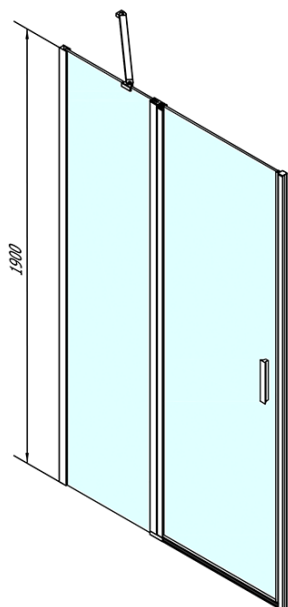

ZOOM Shower Door 1100mm, clear glass

Order code: ZL1311

Basic information

Brand: Polysan

Series: ZOOM

Size

Width: 1100 mm

Height: 1900 mm

Properties

Profile colour: Chrome - polished aluminum

Shape: Alcove door

Type of opening: Single pivot door

Opening direction: Versatile

Opening width: 570 mm

Glass colour: TRANSPARENT glass

Glass finish: Antidrop

Glass thickness: 6 mm

Installation width from: 1070 mm

Installation width up to: 1100 mm

Properties: Frameless design, Opening outside and inside

Weight / Piece: 33.5 kg

Packaging: 1 Piece

Warranty: 2 years

Spare parts

Acrylic seal glass/floor (shower tray), length 1000mm for 6mm glass (Order code: 309D-06)

Technical sheet

ZL1311L

ZL1311R

ZL1311L
ZL3270L
ZL3280L
ZL3290L
ZL3210L

ZL3270R
ZL3280R
ZL3290R
ZL3210R
ZL1311R