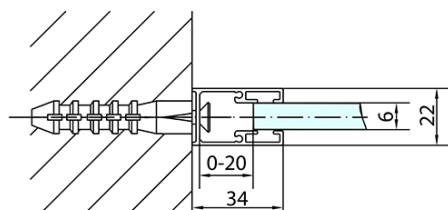

ZOOM Shower Door 1100mm, clear glass

Order code: ZL1311

Basic information

Brand: Polysan

Series: ZOOM

Size

Width: 1100 mm

Height: 1900 mm

Properties

Profile colour: Chrome - polished aluminum

Shape: Alcove door

Type of opening: Single pivot door

Opening direction: Versatile

Opening width: 570 mm

Glass colour: TRANSPARENT glass

Glass finish: Antidrop

Glass thickness: 6 mm

Installation width from: 1070 mm

Installation width up to: 1100 mm

Properties: Frameless design, Opening outside and inside

Weight / Piece: 33.5 kg

Packaging: 1 Piece

Warranty: 2 years

Spare parts

Acrylic seal glass/floor (shower tray), length 1000mm for 6mm glass (Order code: 309D-06)

Technical sheet

ZL1311L

ZL1311R

ZL1311L
ZL3270L
ZL3280L
ZL3290L
ZL3210L

ZL3270R
ZL3280R
ZL3290R
ZL3210R
ZL1311R