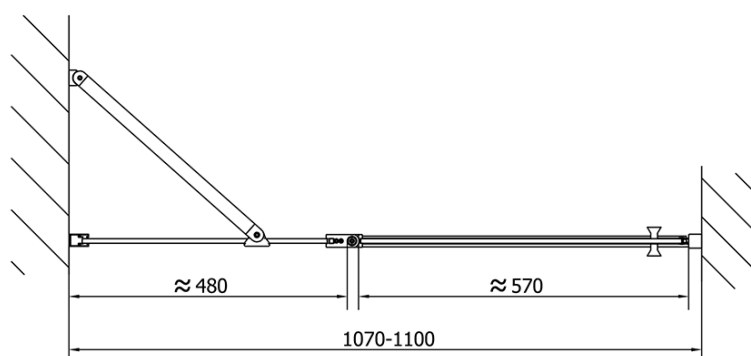

ZOOM Shower Door 1100mm, clear glass

Order code: ZL1311

Basic information

Brand: Polysan

Series: ZOOM

Size

Width: 1100 mm

Height: 1900 mm

Properties

Profile colour: Chrome - polished aluminum

Shape: Alcove door

Type of opening: Single pivot door

Opening direction: Versatile

Opening width: 570 mm

Glass colour: TRANSPARENT glass

Glass finish: Antidrop

Glass thickness: 6 mm

Installation width from: 1070 mm

Installation width up to: 1100 mm

Properties: Frameless design, Opening outside and inside

Weight / Piece: 33.5 kg

Packaging: 1 Piece

Warranty: 2 years

Spare parts

Acrylic seal glass/floor (shower tray), length 1000mm for 6mm glass (Order code: 309D-06)

Technical sheet

ZL1311L

ZL1311R

ZL1311L
ZL3270L
ZL3280L
ZL3290L
ZL3210L

ZL3270R
ZL3280R
ZL3290R
ZL3210R
ZL1311R