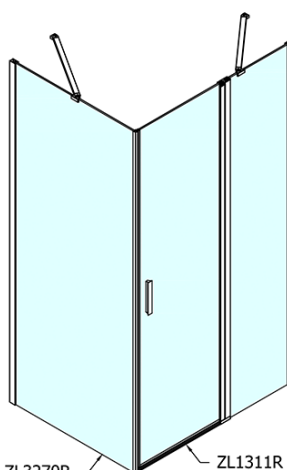

ZOOM Shower Door 1100mm, clear glass

Order code: ZL1311

Basic information

Brand: Polysan

Series: ZOOM

Size

Width: 1100 mm

Height: 1900 mm

Properties

Profile colour: Chrome - polished aluminum

Shape: Alcove door

Type of opening: Single pivot door

Opening direction: Versatile

Opening width: 570 mm

Glass colour: TRANSPARENT glass

Glass finish: Antidrop

Glass thickness: 6 mm

Installation width from: 1070 mm

Installation width up to: 1100 mm

Properties: Frameless design, Opening outside and inside

Weight / Piece: 33.5 kg

Packaging: 1 Piece

Warranty: 2 years

Spare parts

Acrylic seal glass/floor (shower tray), length 1000mm for 6mm glass (Order code: 309D-06)

Technical sheet

ZL1311L

ZL1311R

ZL1311L
ZL3270L
ZL3280L
ZL3290L
ZL3210L

ZL3270R
ZL3280R
ZL3290R
ZL3210R
ZL1311R