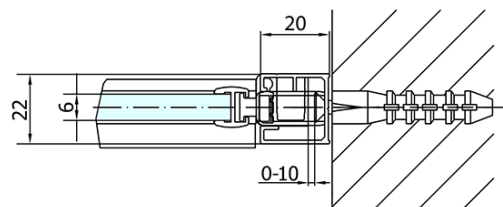

ZOOM Shower Door 1100mm, clear glass

Order code: ZL1311

Basic information

Brand: Polysan

Series: ZOOM

Size

Width: 1100 mm

Height: 1900 mm

Properties

Profile colour: Chrome - polished aluminum

Shape: Alcove door

Type of opening: Single pivot door

Opening direction: Versatile

Opening width: 570 mm

Glass colour: TRANSPARENT glass

Glass finish: Antidrop

Glass thickness: 6 mm

Installation width from: 1070 mm

Installation width up to: 1100 mm

Properties: Frameless design, Opening outside and inside

Weight / Piece: 33.5 kg

Packaging: 1 Piece

Warranty: 2 years

Spare parts

Acrylic seal glass/floor (shower tray), length 1000mm for 6mm glass (Order code: 309D-06)

Technical sheet

ZL1311L

ZL1311R

ZL1311L
ZL3270L
ZL3280L
ZL3290L
ZL3210L

ZL3270R
ZL3280R
ZL3290R
ZL3210R
ZL1311R